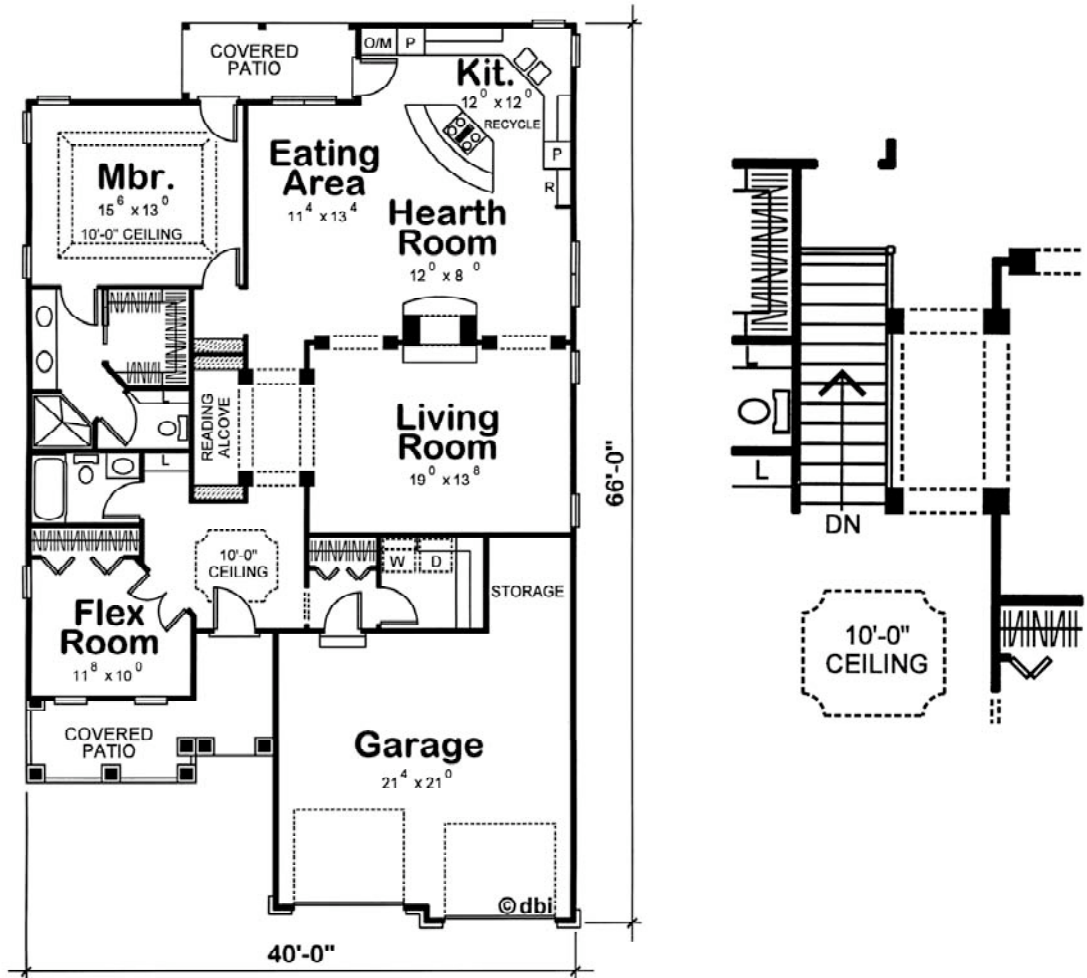

Wyntree

First Floor:
1,668 sq. ft.

Living Area Est.: 1,875 sq. ft.

All elevation and floor plan drawings are artists' renderings and are not meant as precise depictions. All square footages are approximate and may change when final plans are generated. Reward Wall Systems reserves the right to change floor plans, specifications and prices without notice. DB-7412