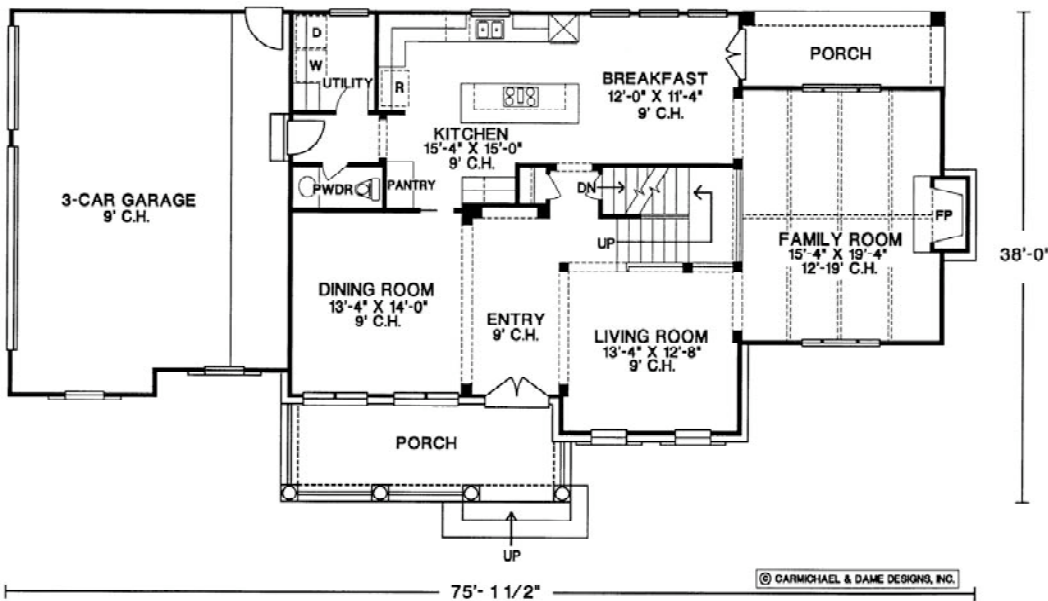

# Woodvine Manor

Second Floor: 1,315 sq. ft.

First Floor: 1,400 sq. ft.

Living Area Est.: 2,980 sq. ft.

All elevation and floor plan drawings are artists' renderings and are not meant as precise depictions. All square footages are approximate and may change when final plans are generated. Reward Wall Systems reserves the right to change floor plans, specifications and prices without notice. DB-9161