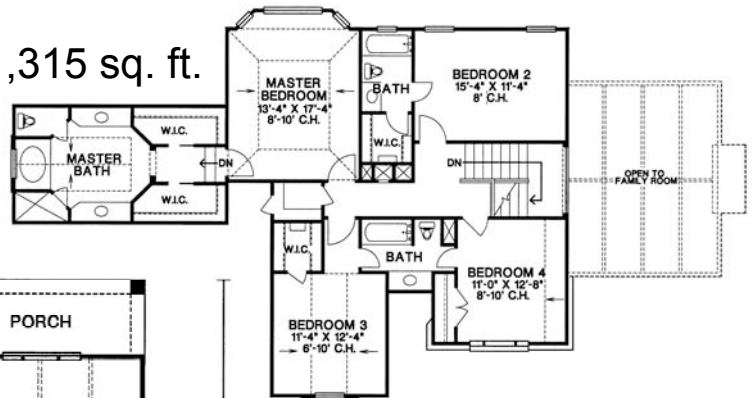

# Woodvine Manor

Second Floor: 1,315 sq. ft.

First Floor: 1,400 sq. ft.

Living Area Est.: 2,980 sq. ft.

All elevation and floor plan drawings are artists' renderings and are not meant as precise depictions. All square footages are approximate and may change when final plans are generated. Reward Wall Systems reserves the right to change floor plans, specifications and prices without notice. DB-9161