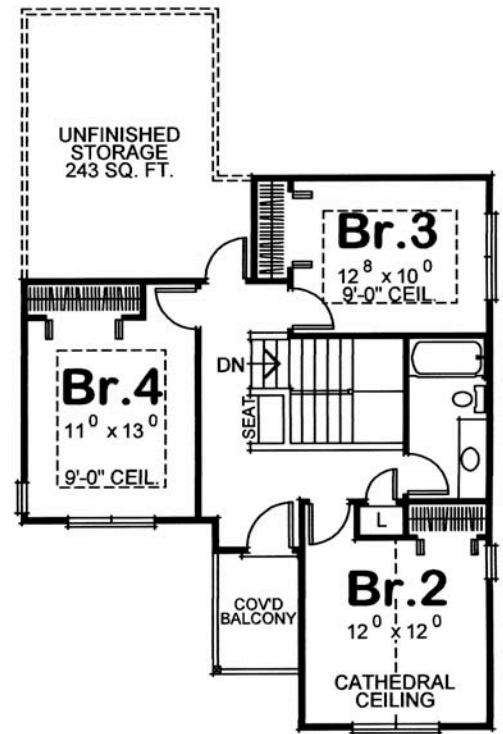

Woodson

First Floor: 1,665 sq. ft.

Second Floor: 725 sq. ft.

Living Area Est.: 2,610 sq. ft.

All elevation and floor plan drawings are artists' renderings and are not meant as precise depictions. All square footages are approximate and may change when final plans are generated. Reward Wall Systems reserves the right to change floor plans, specifications and prices without notice. DB-29086