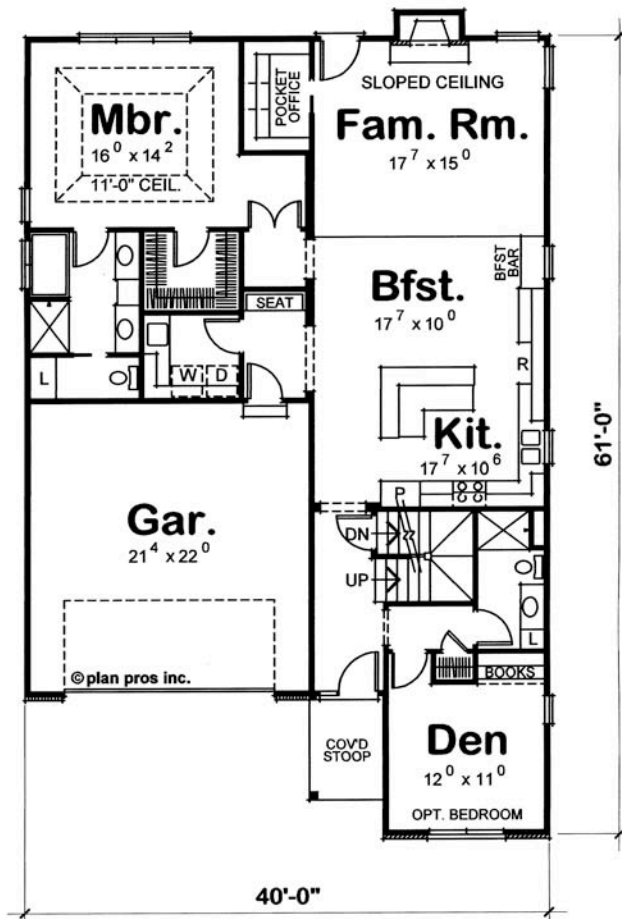

Woodson

First Floor: 1,665 sq. ft.

Second Floor: 725 sq. ft.

Living Area Est.: 2,610 sq. ft.

All elevation and floor plan drawings are artists' renderings and are not meant as precise depictions. All square footages are approximate and may change when final plans are generated. Reward Wall Systems reserves the right to change floor plans, specifications and prices without notice. DB-29086