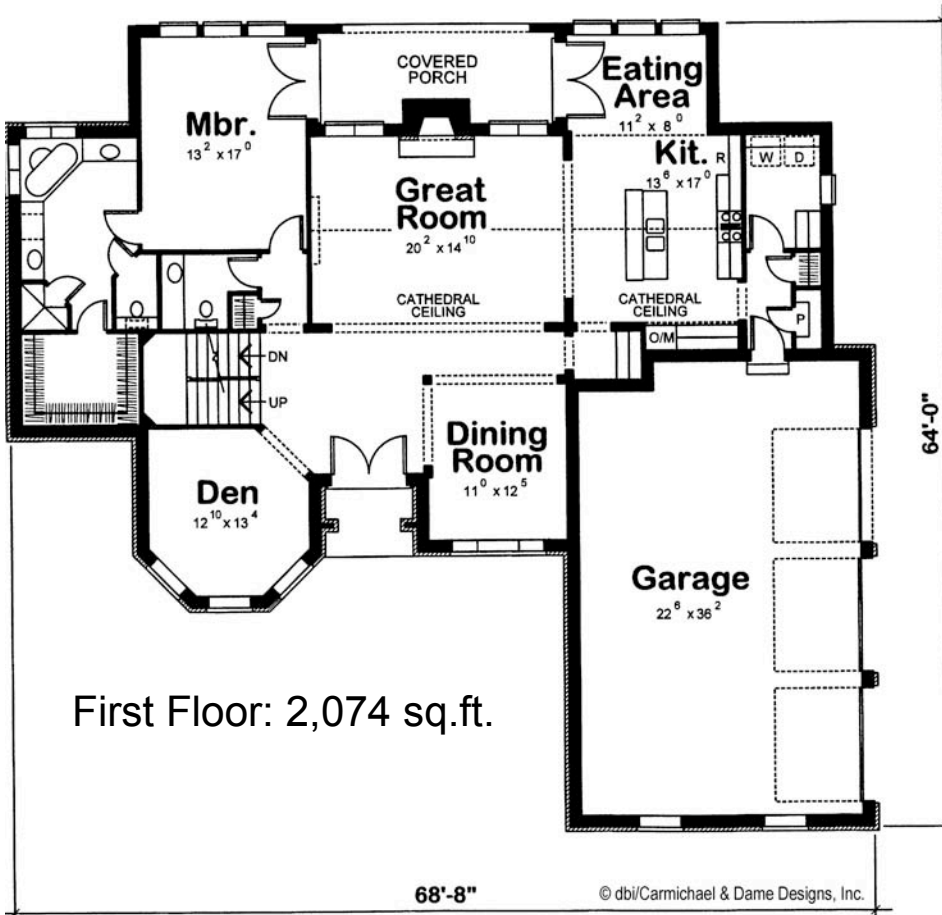

# Woodlands Showcase

Living Area Est.: 2,886 sq. ft.

All elevation and floor plan drawings are artists' renderings and are not meant as precise depictions. All square footages are approximate and may change when final plans are generated. Reward Wall Systems reserves the right to change floor plans, specifications and prices without notice. DB-9160