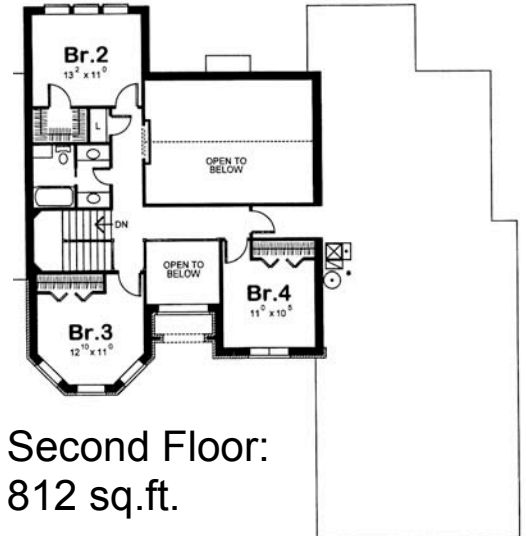

# Woodlands Showcase

Living Area Est.: 2,886 sq. ft.

All elevation and floor plan drawings are artists' renderings and are not meant as precise depictions. All square footages are approximate and may change when final plans are generated. Reward Wall Systems reserves the right to change floor plans, specifications and prices without notice. DB-9160