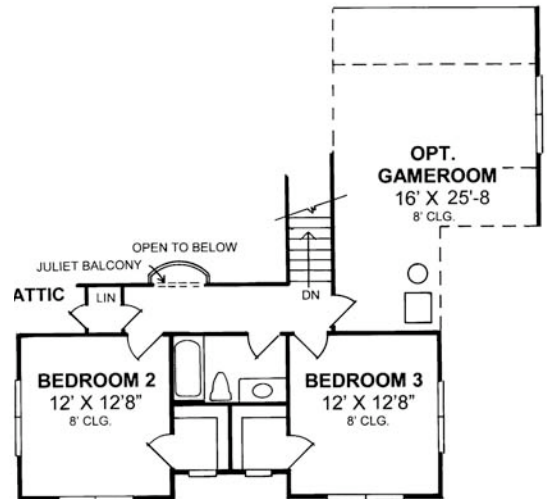

# Whitfield

First Floor: 1,736 sq. ft.

Second Floor: 516 sq. ft.

Living Area Est.: 2,500 sq. ft.

All elevation and floor plan drawings are artists' renderings and are not meant as precise depictions. All square footages are approximate and may change when final plans are generated. Reward Wall Systems reserves the right to change floor plans, specifications and prices without notice. DB-24238