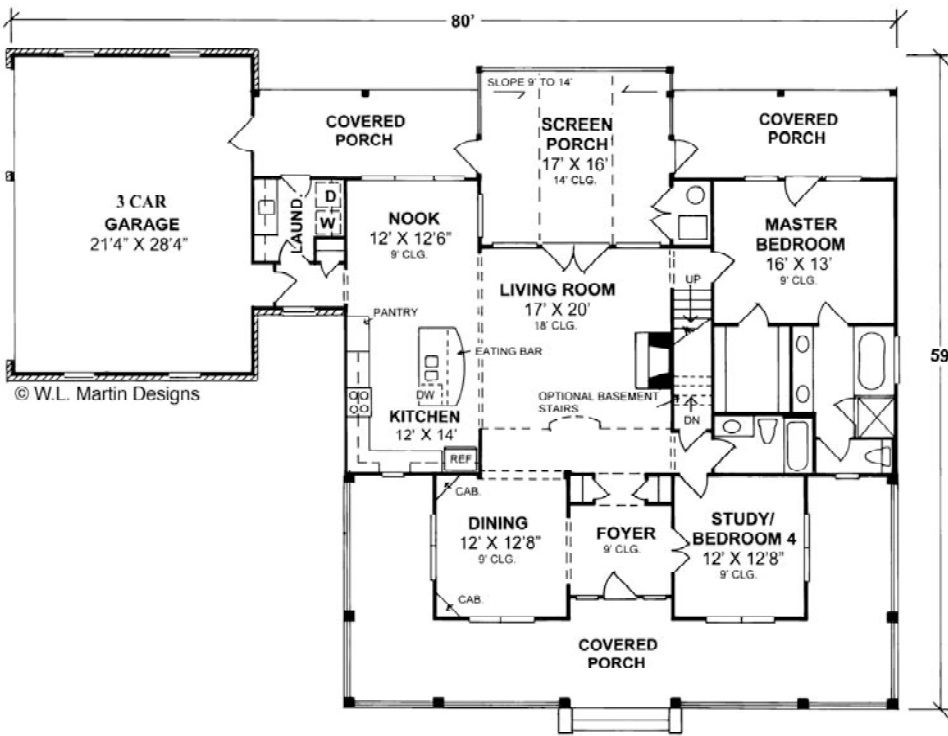

# Whitfield

First Floor: 1,736 sq. ft.

Second Floor: 516 sq. ft.

Living Area Est.: 2,500 sq. ft.

All elevation and floor plan drawings are artists' renderings and are not meant as precise depictions. All square footages are approximate and may change when final plans are generated. Reward Wall Systems reserves the right to change floor plans, specifications and prices without notice. DB-24238