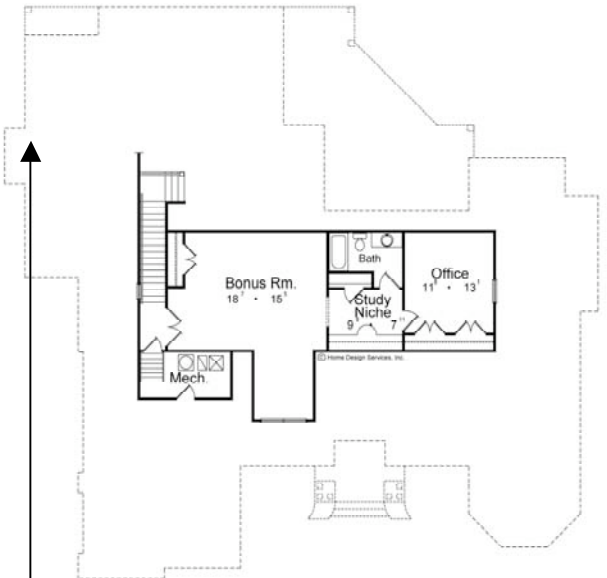

The Islander

First Floor:
3,098 sq. ft.

Bonus Space:
849 sq.ft.

Living Area Est: 3,976 sq. ft.