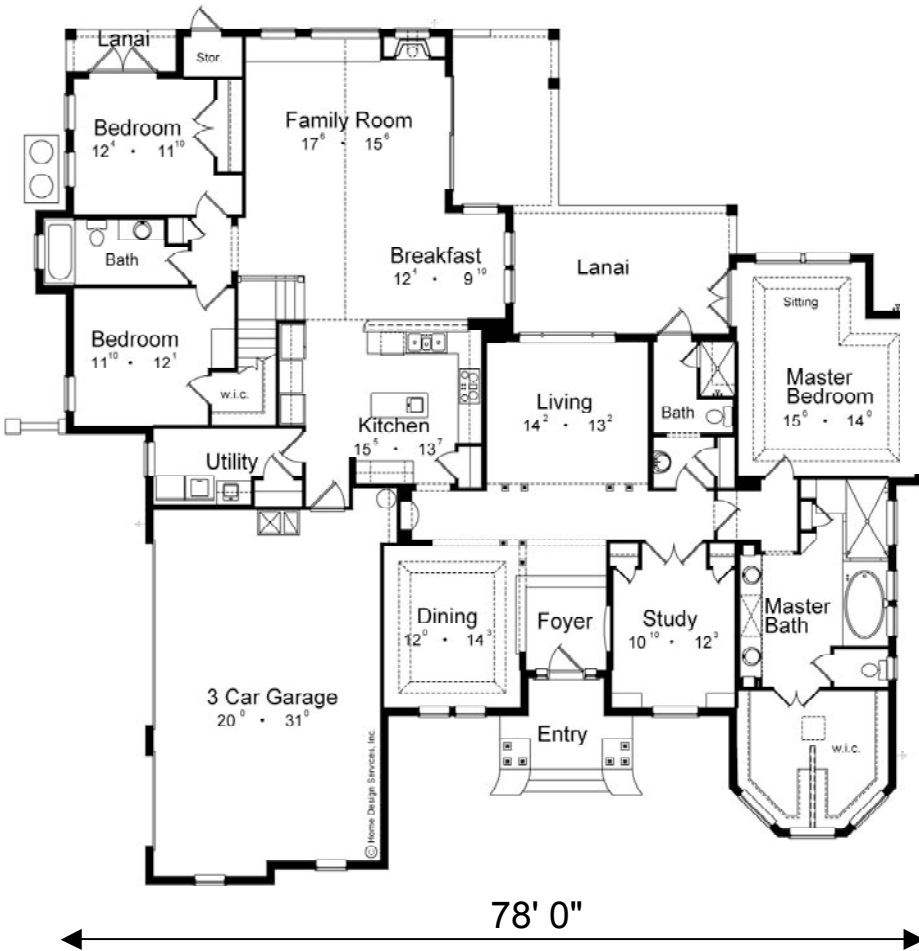

The Islander

First Floor:
3,098 sq. ft.

Bonus Space:
849 sq.ft.

Living Area Est: 3,976 sq. ft.