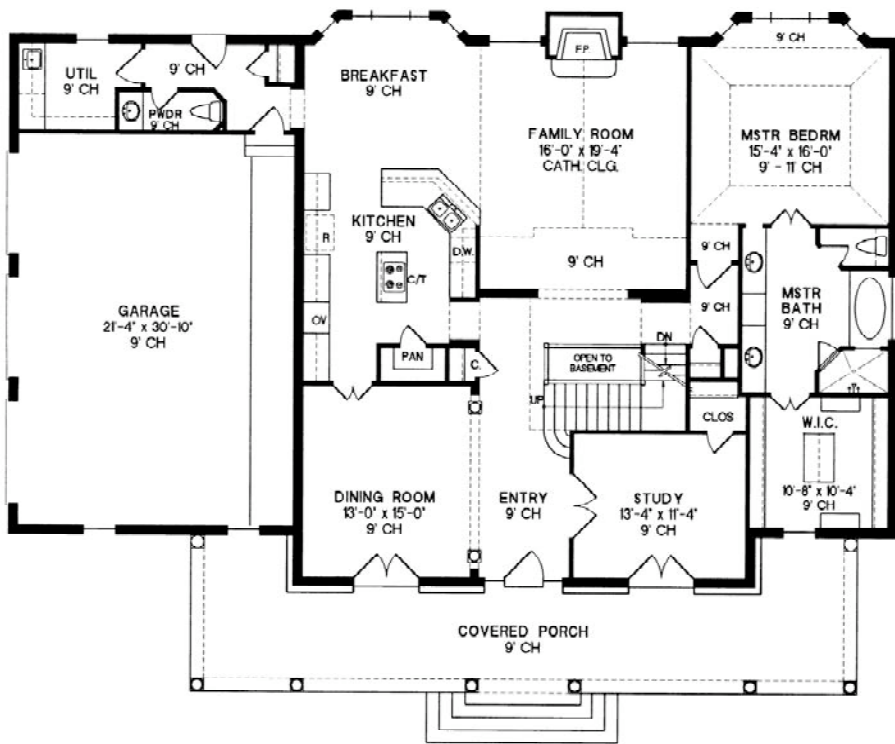

# Tealwood Estates

Second Floor: 1,026 sq. ft.

© CARMICHAEL & DAME DESIGNS, INC.

54'-0"

First Floor: 2,209 sq. ft.

Total Living Area: 3,235 sq. ft.

All elevation and floor plan drawings are artists' renderings and are not meant as precise depictions. All square footages are approximate and may change when final plans are generated. Reward Wall Systems reserves the right to change floor plans, specifications and prices without notice. DB-9162