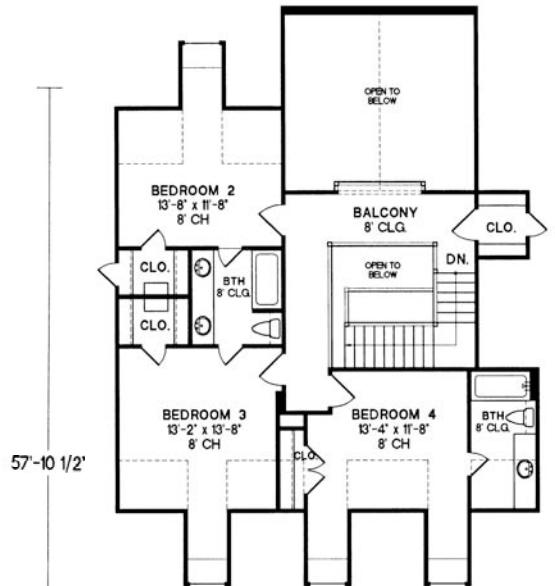

# Tealwood Estates

Second Floor: 1,026 sq. ft.

© CARMICHAEL & DAME DESIGNS, INC.

54'-0"

First Floor: 2,209 sq. ft.

Total Living Area: 3,235 sq. ft.

All elevation and floor plan drawings are artists' renderings and are not meant as precise depictions. All square footages are approximate and may change when final plans are generated. Reward Wall Systems reserves the right to change floor plans, specifications and prices without notice. DB-9162