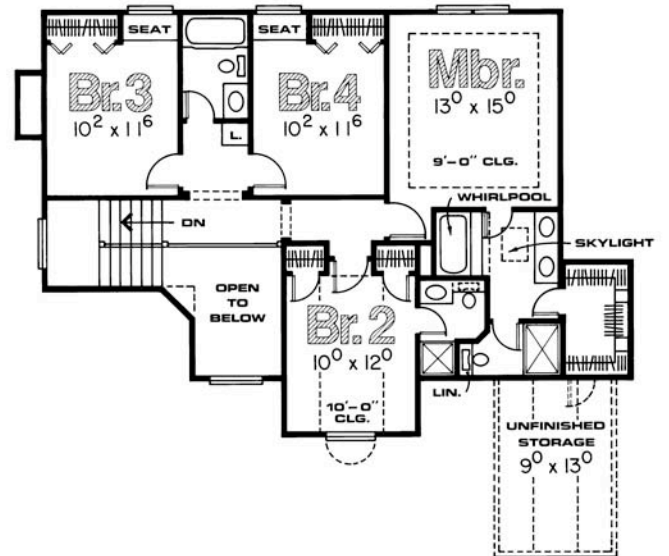

Stratman

First Floor: 1,179 sq. ft.

Second Floor: 1,019 sq. ft.

Living Area Est.: 2,450 sq. ft.

All elevation and floor plan drawings are artists' renderings and are not meant as precise depictions. All square footages are approximate and may change when final plans are generated. Reward Wall Systems reserves the right to change floor plans, specifications and prices without notice. DB-3588