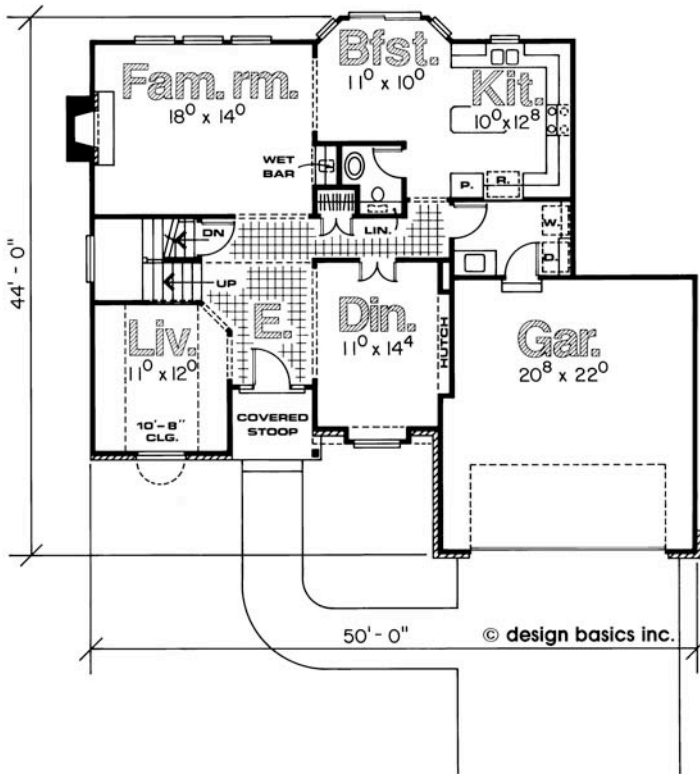

Stratman

First Floor: 1,179 sq. ft.

Second Floor: 1,019 sq. ft.

Living Area Est.: 2,450 sq. ft.

All elevation and floor plan drawings are artists' renderings and are not meant as precise depictions. All square footages are approximate and may change when final plans are generated. Reward Wall Systems reserves the right to change floor plans, specifications and prices without notice. DB-3588