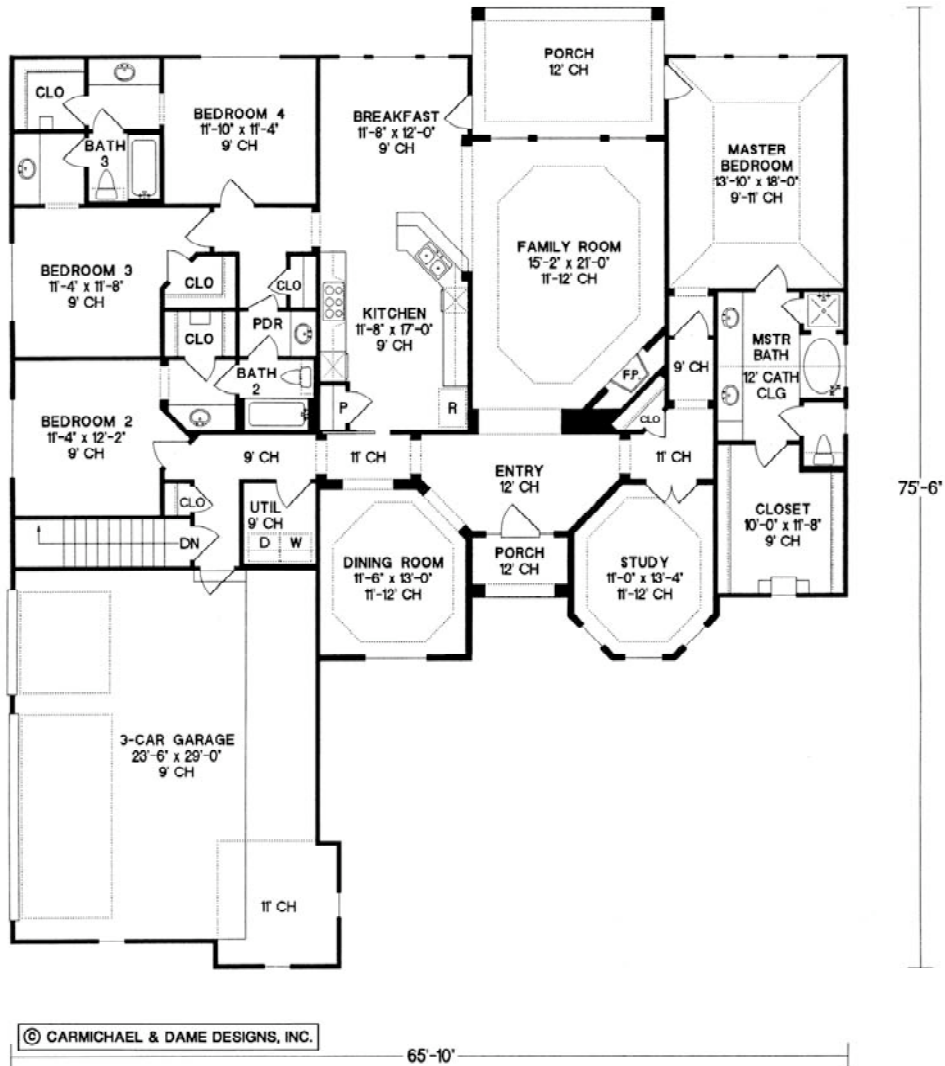

# Stonelake Manor

Living Area Est.: 2,920 sq. ft.

All elevation and floor plan drawings are artists' renderings and are not meant as precise depictions. All square footages are approximate and may change when final plans are generated. Reward Wall Systems reserves the right to change floor plans, specifications and prices without notice. DB-9200