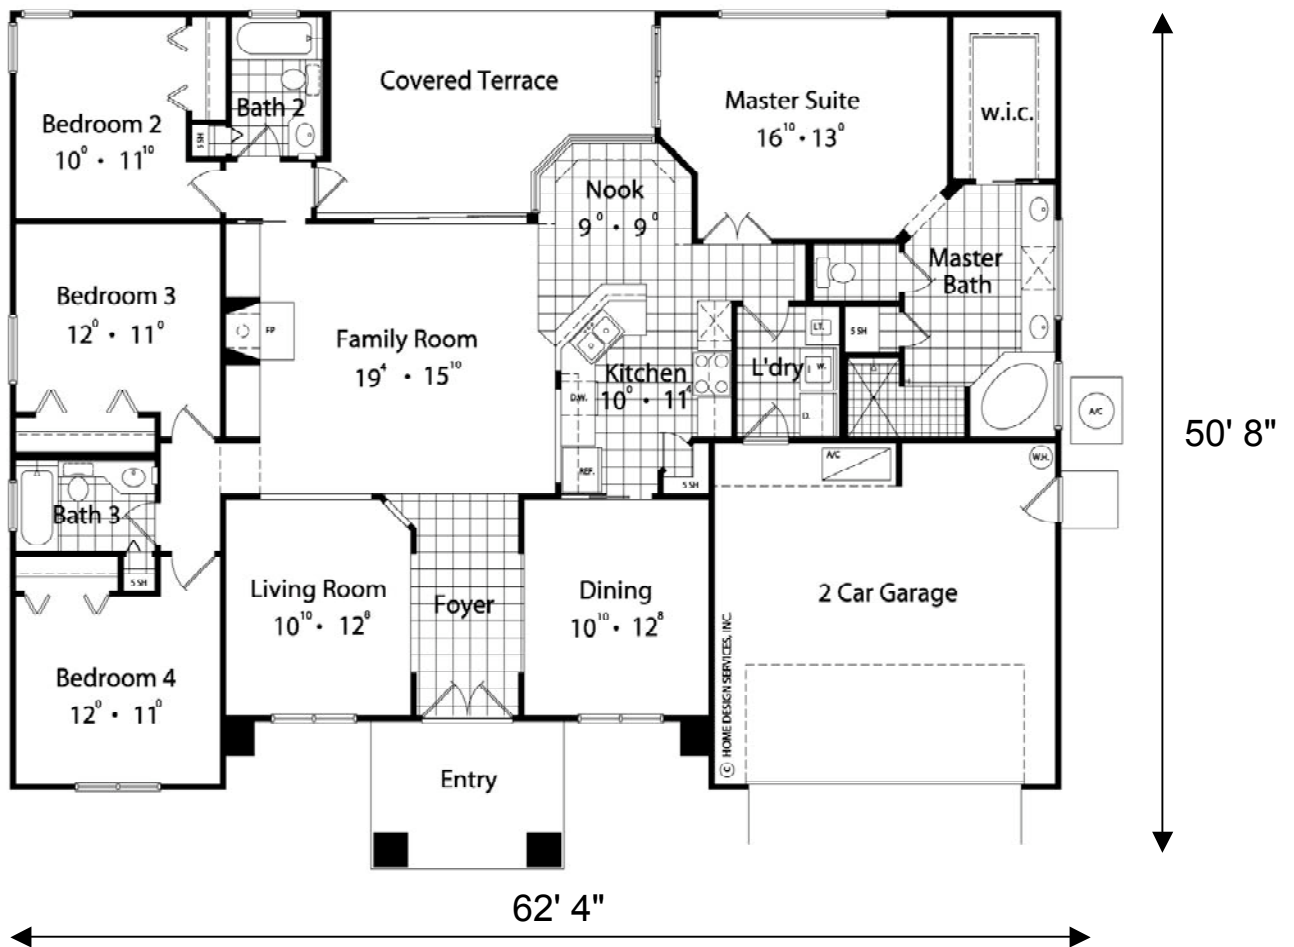

# Sterling

Living Area Est: 2,176 sq. ft.

All elevation and floor plan drawings are artists' renderings and are not meant as precise depictions. All square footages are approximate and may change when final plans are generated. Reward Wall Systems reserves the right to change floor plans, specifications and prices without notice. HDS-2089