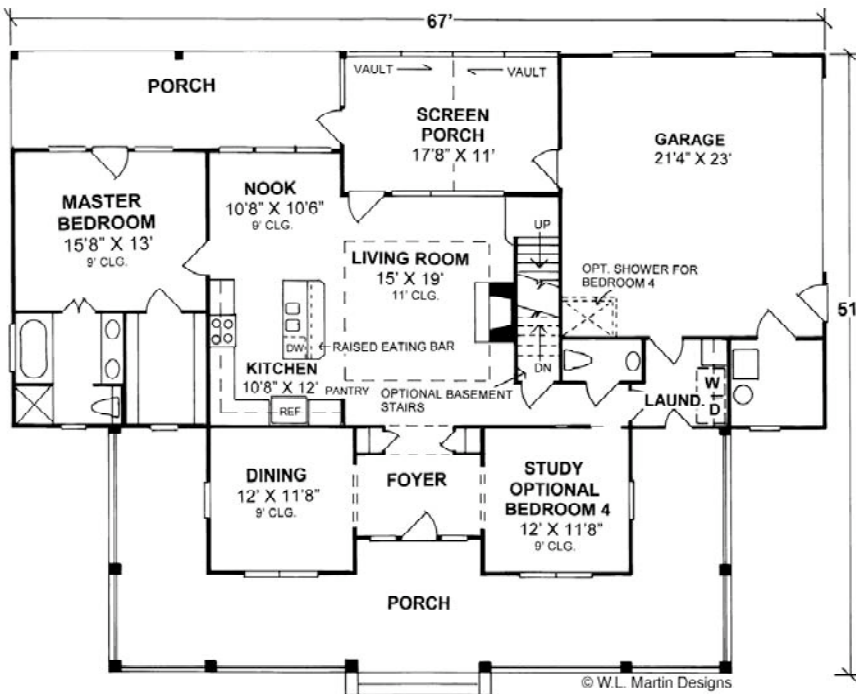

Stendal

First Floor: 1,467 sq. ft.

Second Floor:
513 sq. ft.

Living Area Est.: 2,200 sq. ft.

All elevation and floor plan drawings are artists' renderings and are not meant as precise depictions. All square footages are approximate and may change when final plans are generated. Reward Wall Systems reserves the right to change floor plans, specifications and prices without notice. DB-24154