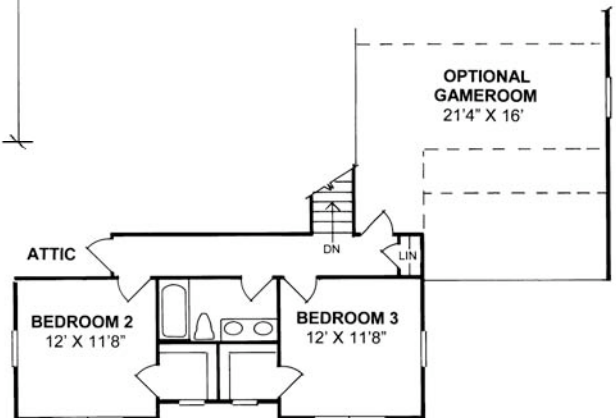

Stendal

First Floor: 1,467 sq. ft.

Second Floor:
513 sq. ft.

Living Area Est.: 2,200 sq. ft.

All elevation and floor plan drawings are artists' renderings and are not meant as precise depictions. All square footages are approximate and may change when final plans are generated. Reward Wall Systems reserves the right to change floor plans, specifications and prices without notice. DB-24154