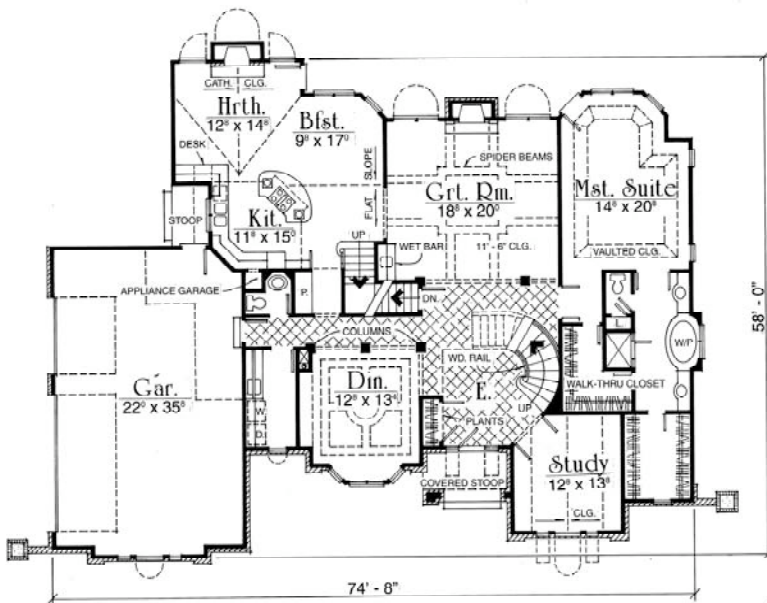

Stapleton

Main Level: 2,492 sq. ft.

Second Level: 1,013 sq. ft.

Living Area Est.: 3,505 sq. ft.

All elevation and floor plan drawings are artists' renderings and are not meant as precise depictions. All square footages are approximate and may change when final plans are generated. Reward Wall Systems reserves the right to change floor plans, specifications and prices without notice. CC-13505