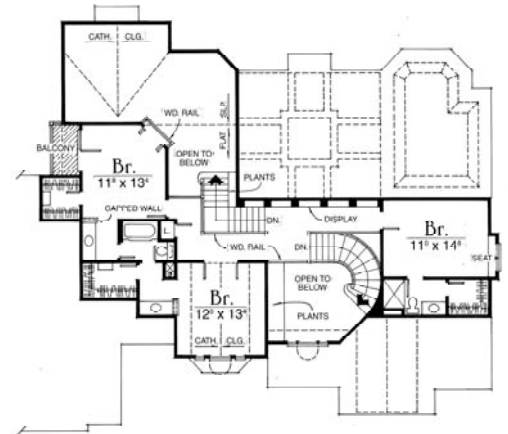

Stapleton

Main Level: 2,492 sq. ft.

Second Level: 1,013 sq. ft.

Living Area Est.: 3,505 sq. ft.

All elevation and floor plan drawings are artists' renderings and are not meant as precise depictions. All square footages are approximate and may change when final plans are generated. Reward Wall Systems reserves the right to change floor plans, specifications and prices without notice. CC-13505