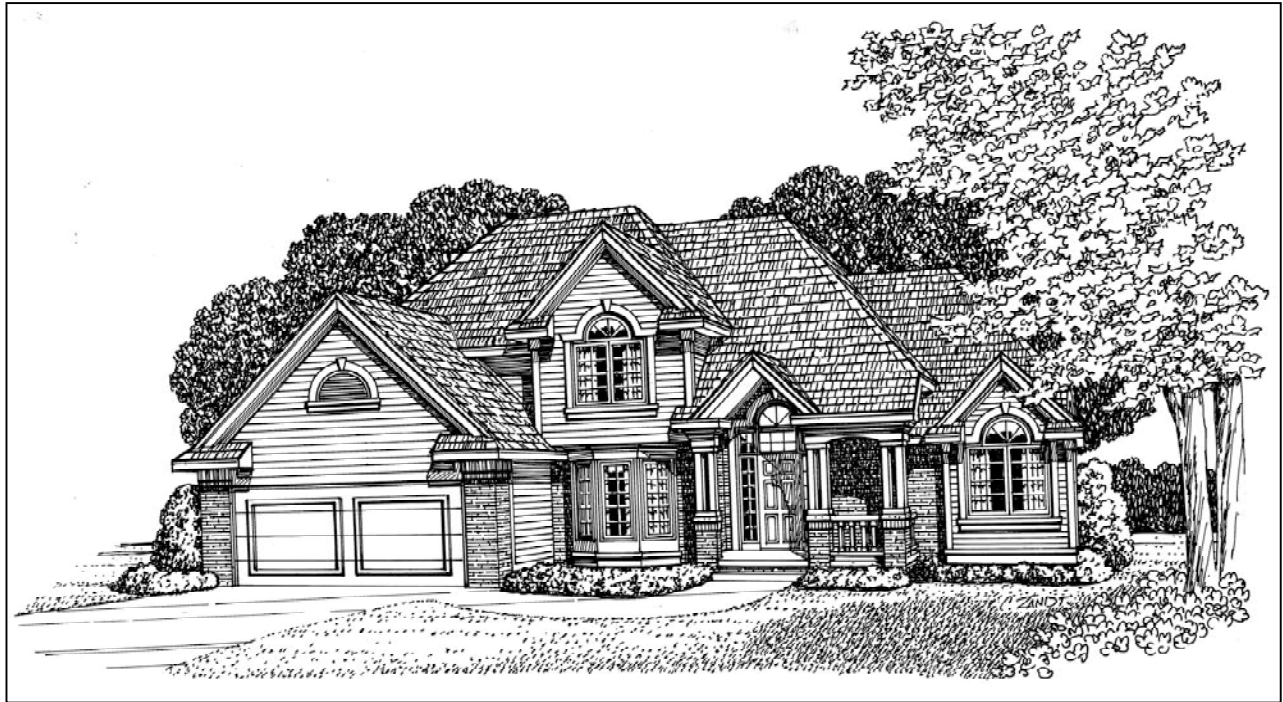

Stafford

Main Level: 1,423 sq. ft. Second Level: 583 sq. ft.

Living Area Est.: 2,006 sq. ft.

All elevation and floor plan drawings are artists' renderings and are not meant as precise depictions. All square footages are approximate and may change when final plans are generated. Reward Wall Systems reserves the right to change floor plans, specifications and prices without notice. CC-12006