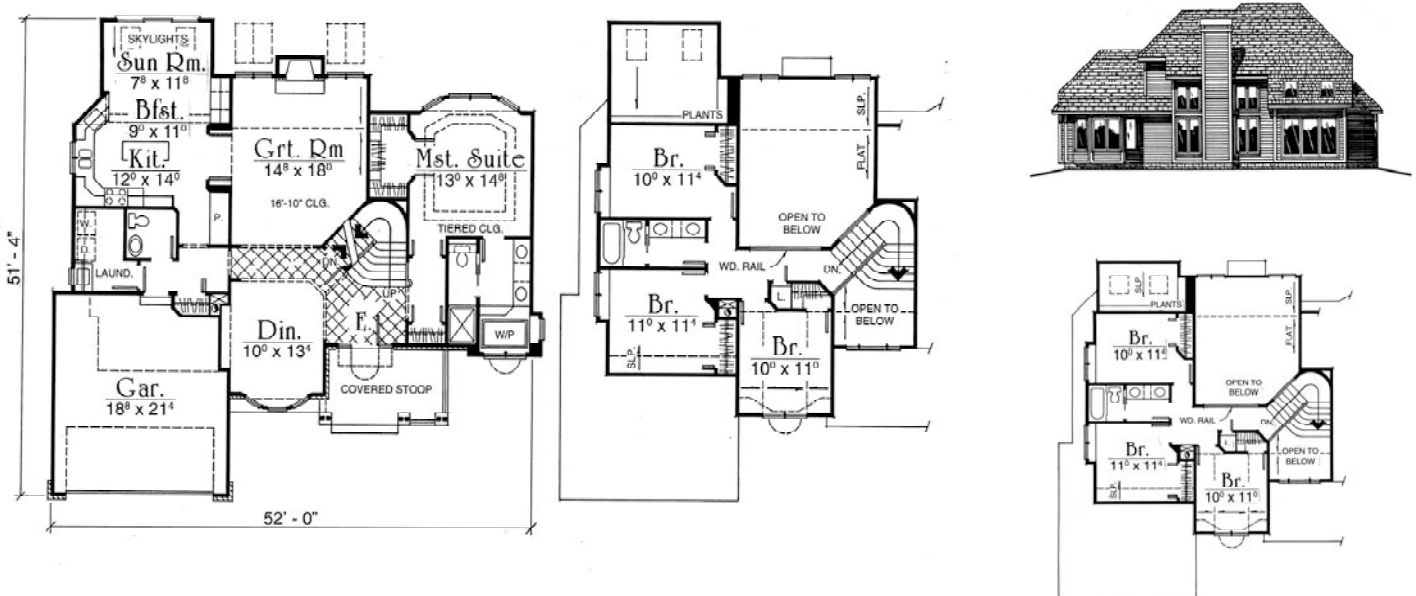

Stafford

Main Level: 1,423 sq. ft. Second Level: 583 sq. ft.

Living Area Est.: 2,006 sq. ft.

All elevation and floor plan drawings are artists' renderings and are not meant as precise depictions. All square footages are approximate and may change when final plans are generated. Reward Wall Systems reserves the right to change floor plans, specifications and prices without notice. CC-12006