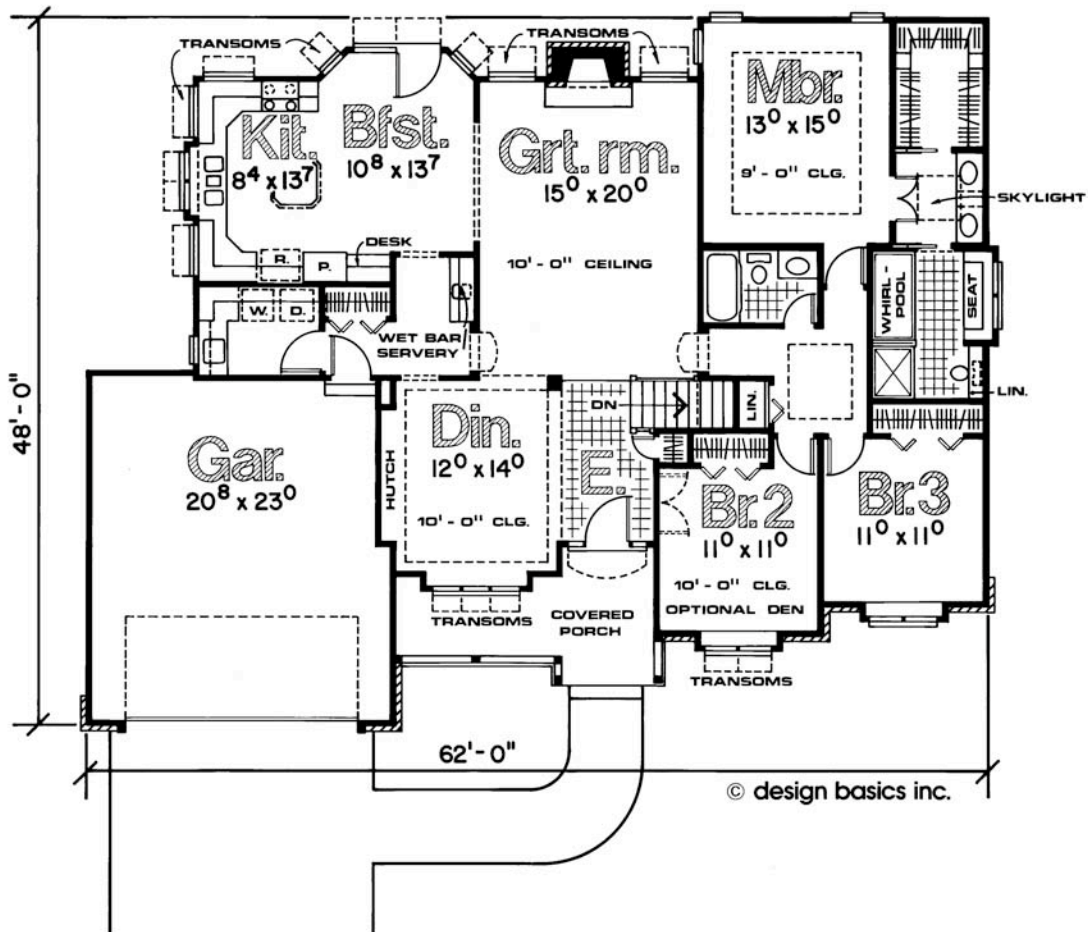

Shawnee

Living Area Est.: 2,100 sq. ft.

All elevation and floor plan drawings are artists' renderings and are not meant as precise depictions. All square footages are approximate and may change when final plans are generated. Reward Wall Systems reserves the right to change floor plans, specifications and prices without notice. DB-2461