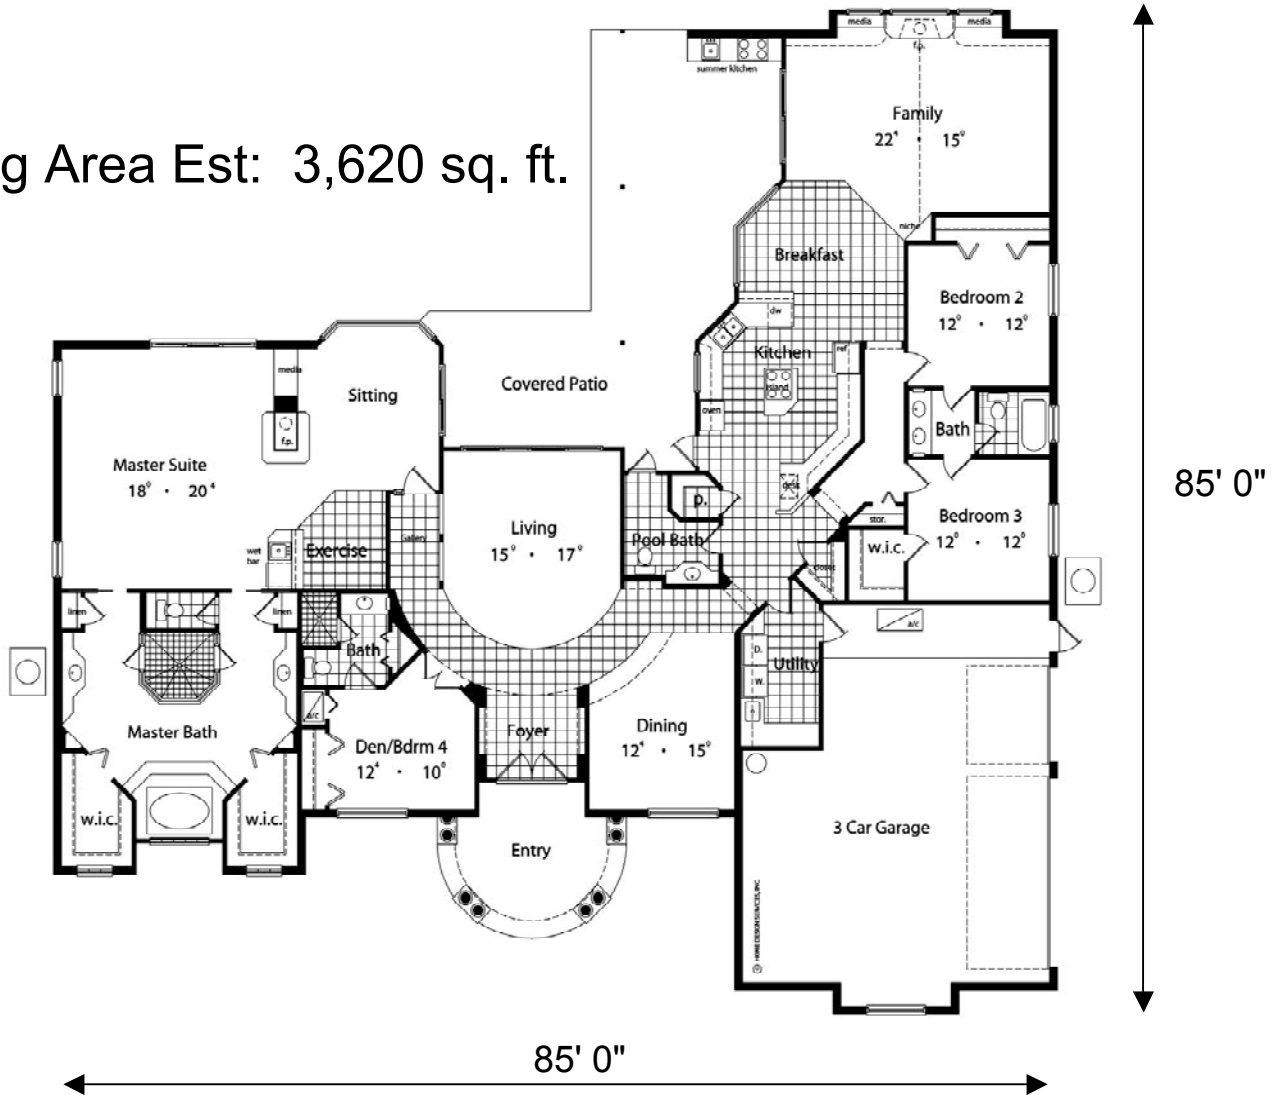

San Simeon

Living Area Est: 3,620 sq. ft.

All elevation and floor plan drawings are artists' renderings and are not meant as precise depictions. All square footages are approximate and may change when final plans are generated. Reward Wall Systems reserves the right to change floor plans, specifications and prices without notice. HDS-3556