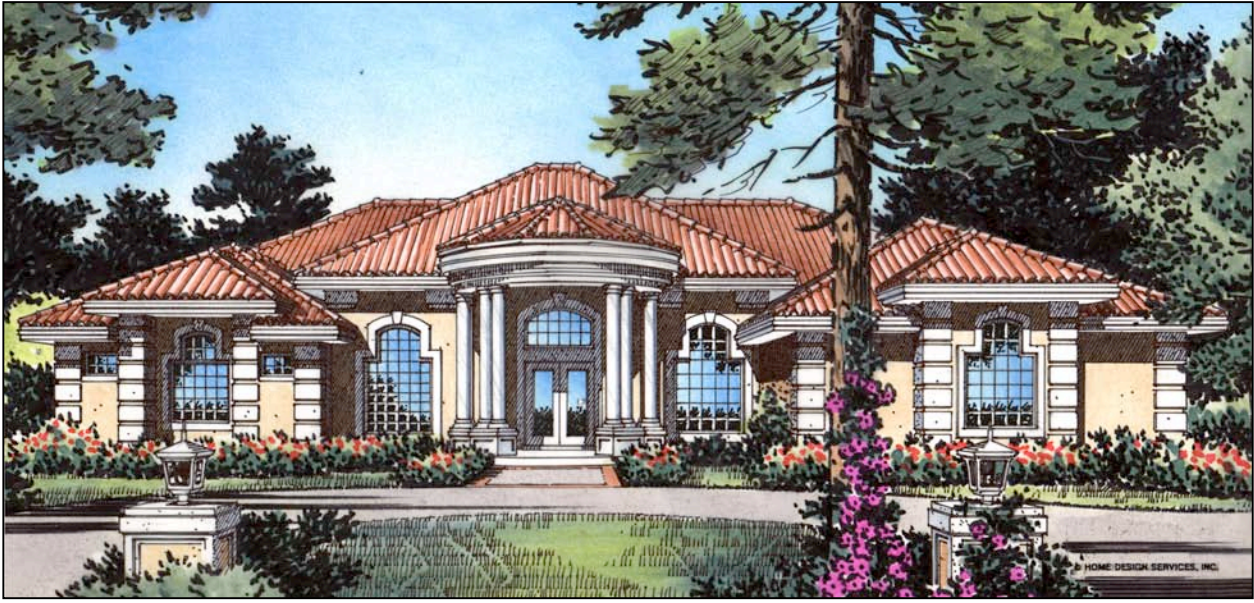

San Simeon

Living Area Est: 3,620 sq. ft.

All elevation and floor plan drawings are artists' renderings and are not meant as precise depictions. All square footages are approximate and may change when final plans are generated. Reward Wall Systems reserves the right to change floor plans, specifications and prices without notice. HDS-3556