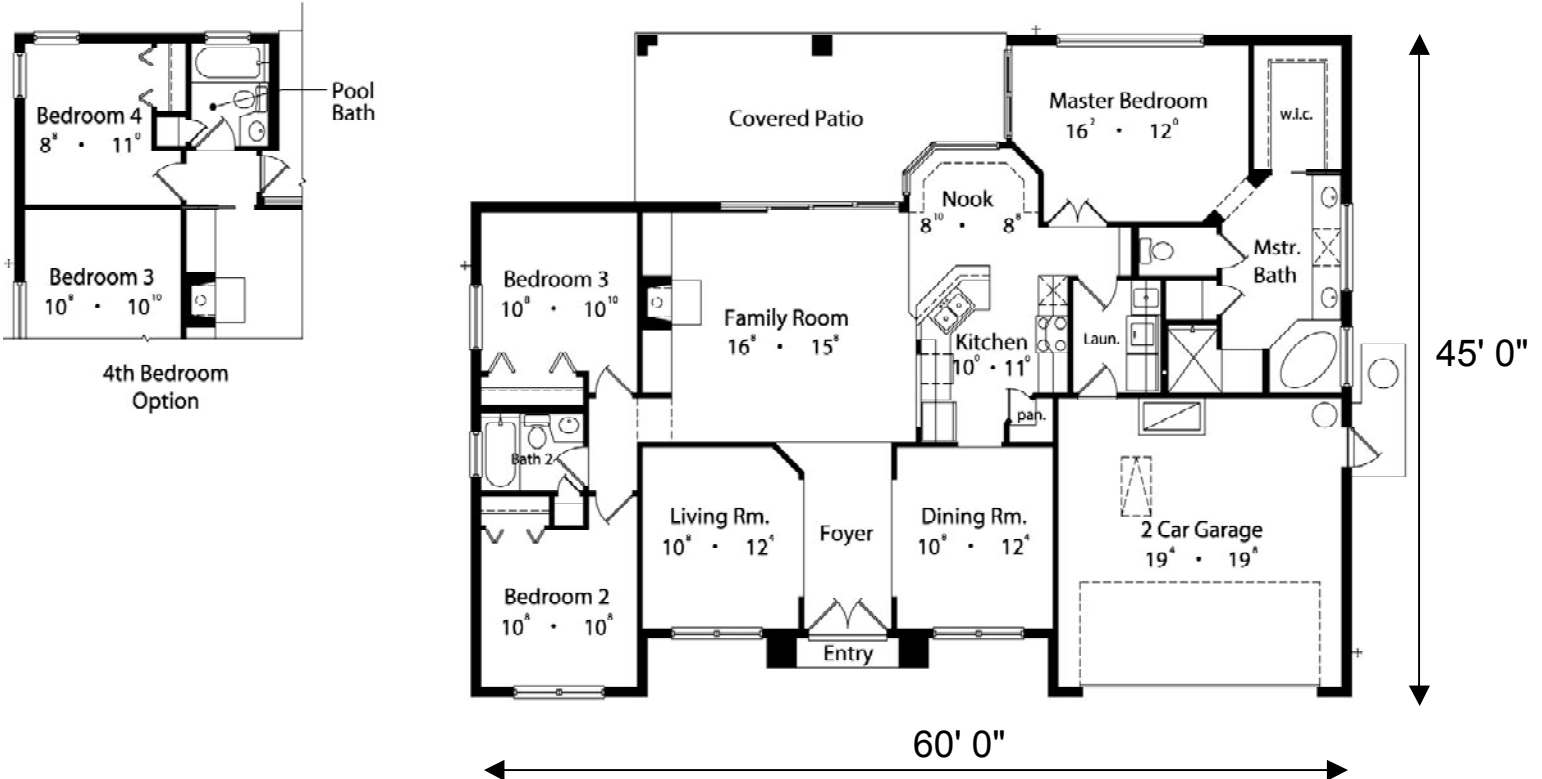

Rosemount

Living Area Est: 1,811 sq. ft.

All elevation and floor plan drawings are artists' renderings and are not meant as precise depictions. All square footages are approximate and may change when final plans are generated. Reward Wall Systems reserves the right to change floor plans, specifications and prices without notice. HDS-1758