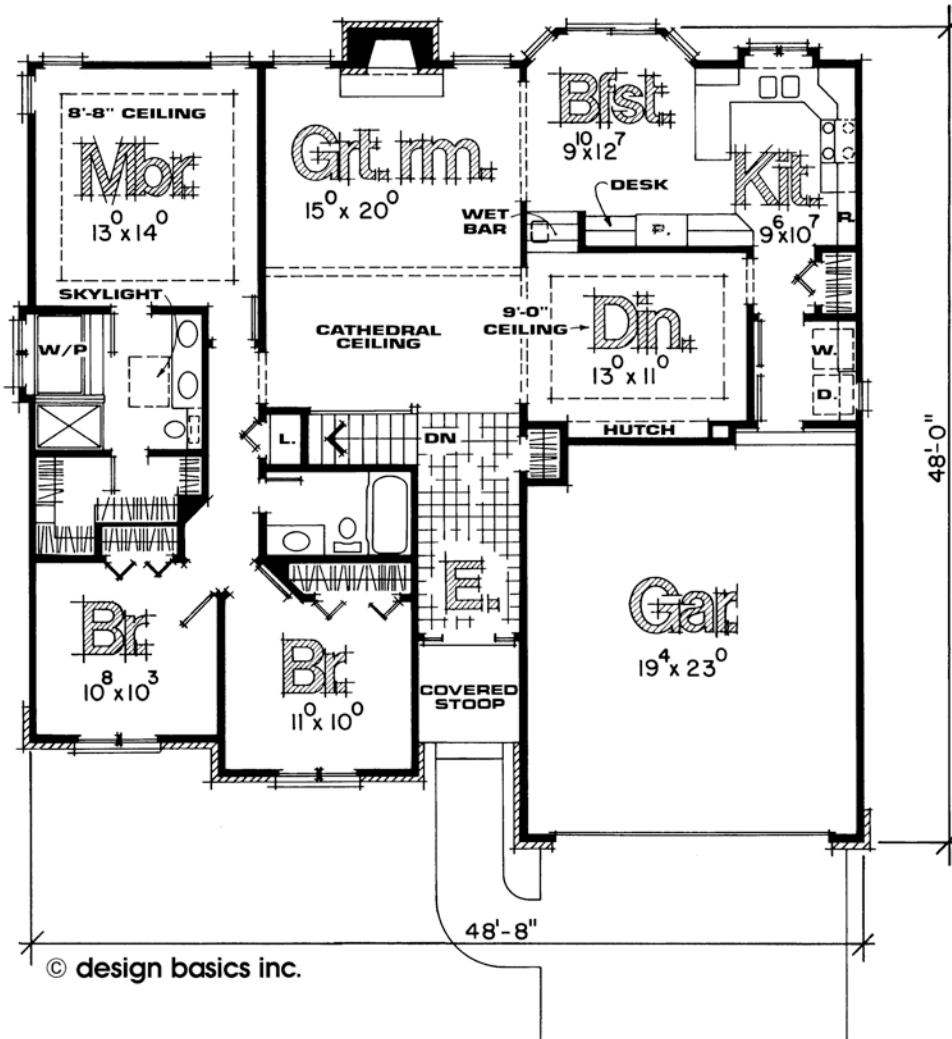

Rosebury

Living Area Est.: 1,800 sq. ft.

All elevation and floor plan drawings are artists' renderings and are not meant as precise depictions. All square footages are approximate and may change when final plans are generated. Reward Wall Systems reserves the right to change floor plans, specifications and prices without notice. DB-1767