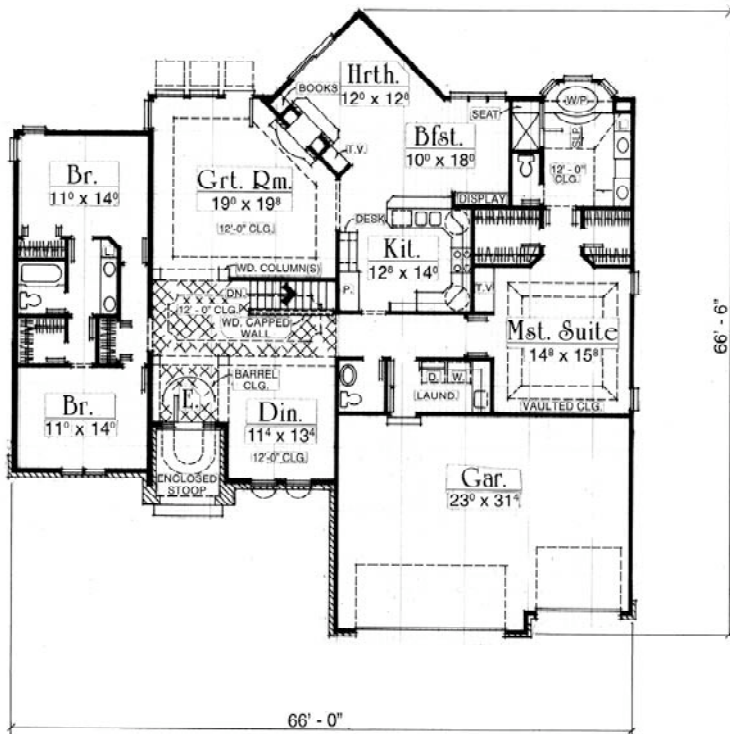

# Rochester

Living Area Est.:  
2,475 sq. ft.

All elevation and floor plan drawings are artists' renderings and are not meant as precise depictions. All square footages are approximate and may change when final plans are generated. Reward Wall Systems reserves the right to change floor plans, specifications and prices without notice. CC-12475