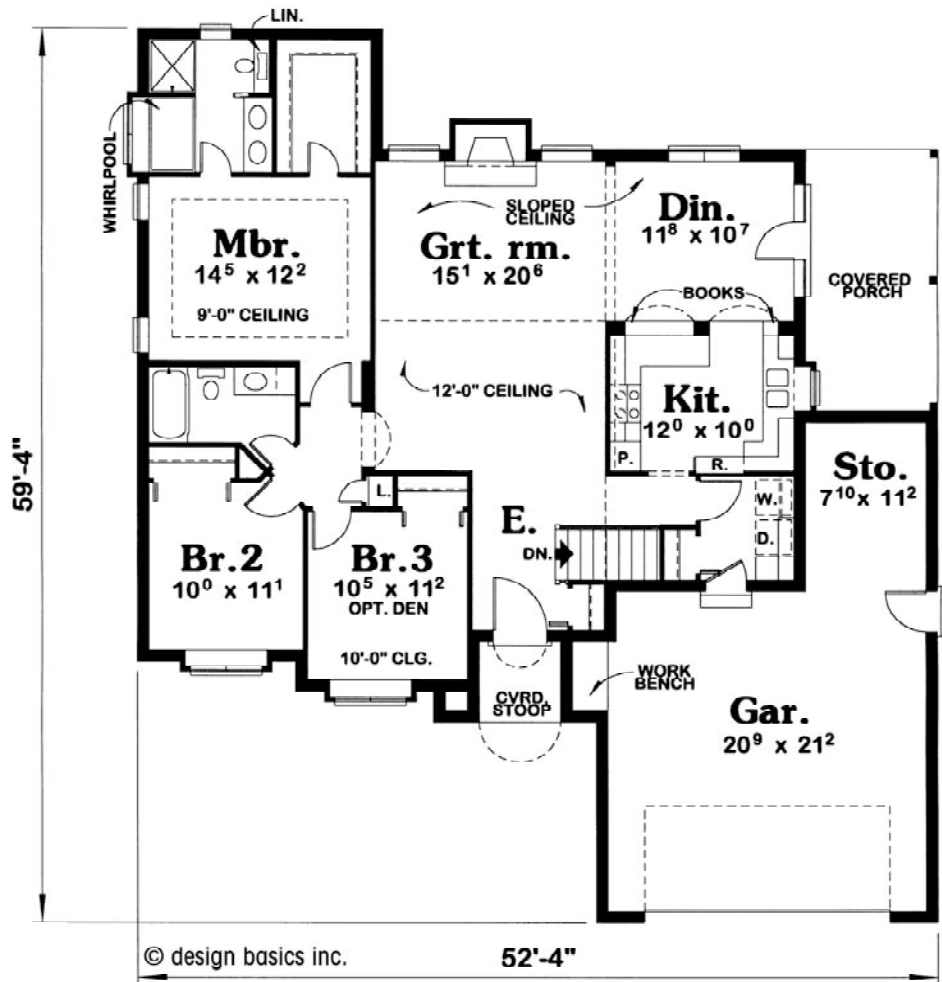

Quimby

Living Area Est.: 1,567 sq. ft.

All elevation and floor plan drawings are artists' renderings and are not meant as precise depictions. All square footages are approximate and may change when final plans are generated. Reward Wall Systems reserves the right to change floor plans, specifications and prices without notice. DB-3010