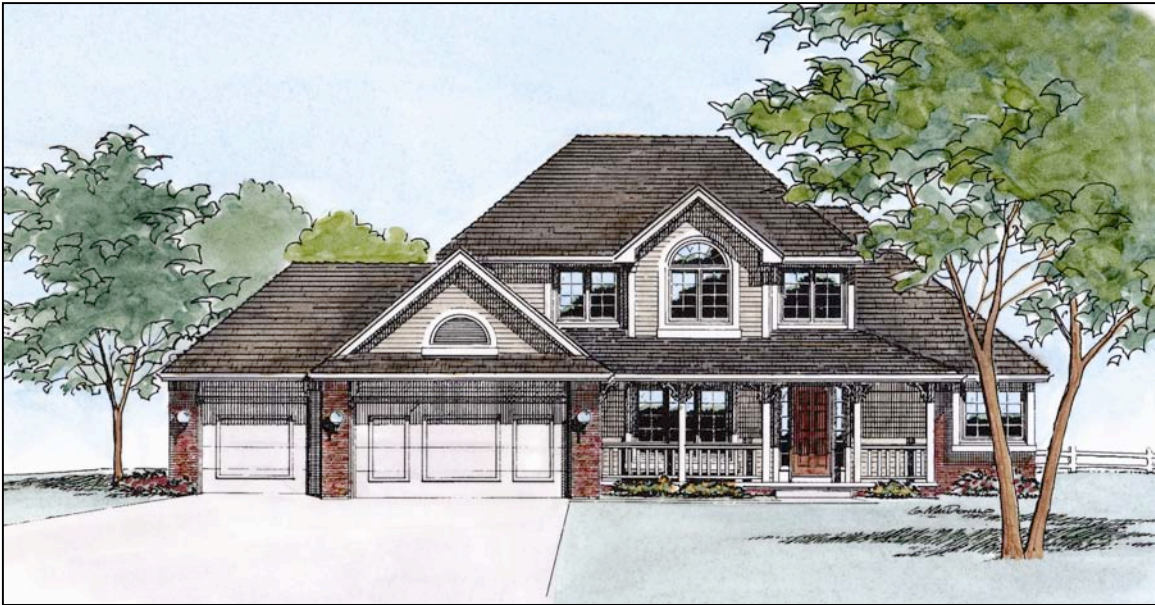

# Prairie

Second Floor:  
712 sq. ft.

First Floor: 1,718 sq. ft.

Living Area Est.: 2,430 sq. ft.

All elevation and floor plan drawings are artists' renderings and are not meant as precise depictions. All square footages are approximate and may change when final plans are generated. Reward Wall Systems reserves the right to change floor plans, specifications and prices without notice. DB-2285