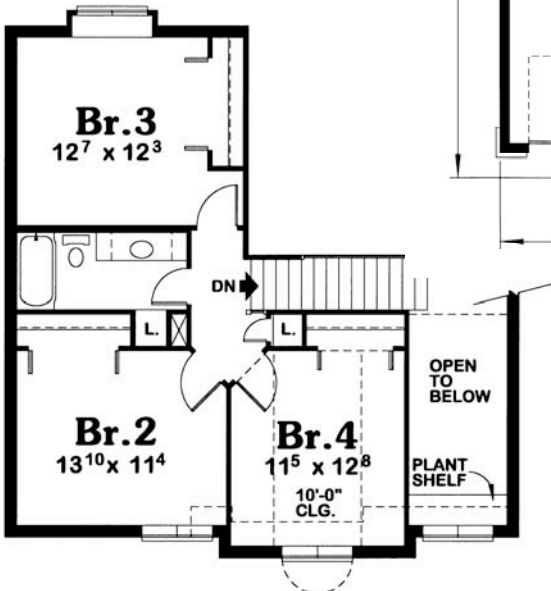

# Prairie

Second Floor:  
712 sq. ft.

First Floor: 1,718 sq. ft.

Living Area Est.: 2,430 sq. ft.

All elevation and floor plan drawings are artists' renderings and are not meant as precise depictions. All square footages are approximate and may change when final plans are generated. Reward Wall Systems reserves the right to change floor plans, specifications and prices without notice. DB-2285