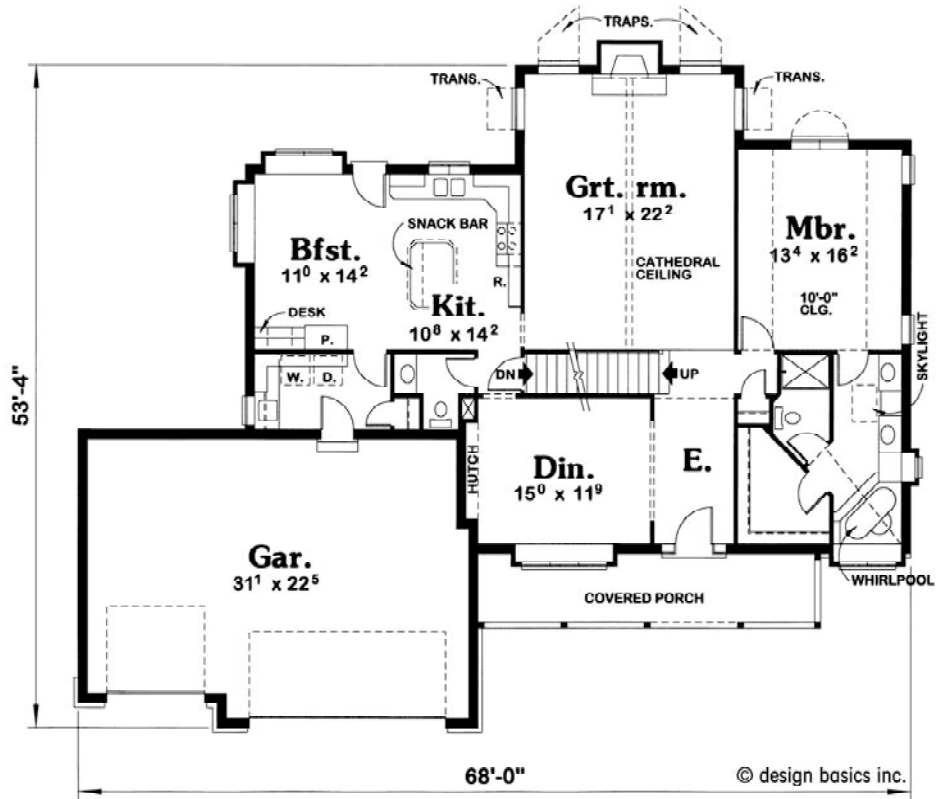

# Prairie

Second Floor:  
712 sq. ft.

First Floor: 1,718 sq. ft.

Living Area Est.: 2,430 sq. ft.

All elevation and floor plan drawings are artists' renderings and are not meant as precise depictions. All square footages are approximate and may change when final plans are generated. Reward Wall Systems reserves the right to change floor plans, specifications and prices without notice. DB-2285