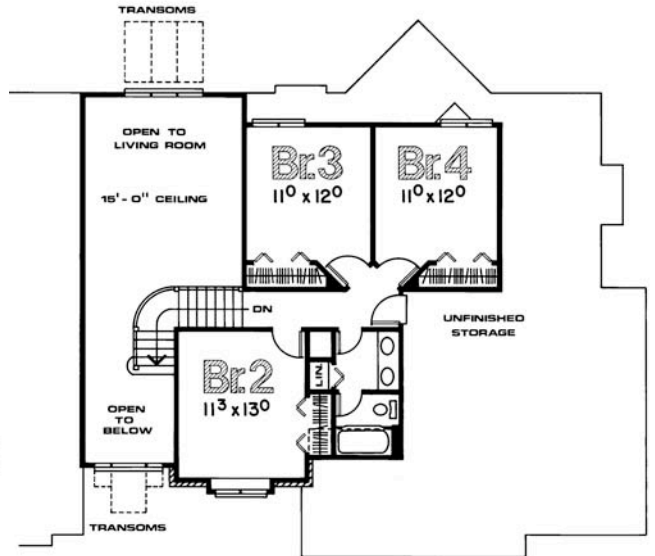

# Pinehurst

First Floor: 1,829 sq. ft.

Second Floor: 657 sq. ft.

Living Area Est.: 2,700 sq. ft.

All elevation and floor plan drawings are artists' renderings and are not meant as precise depictions. All square footages are approximate and may change when final plans are generated. Reward Wall Systems reserves the right to change floor plans, specifications and prices without notice. DB-2311