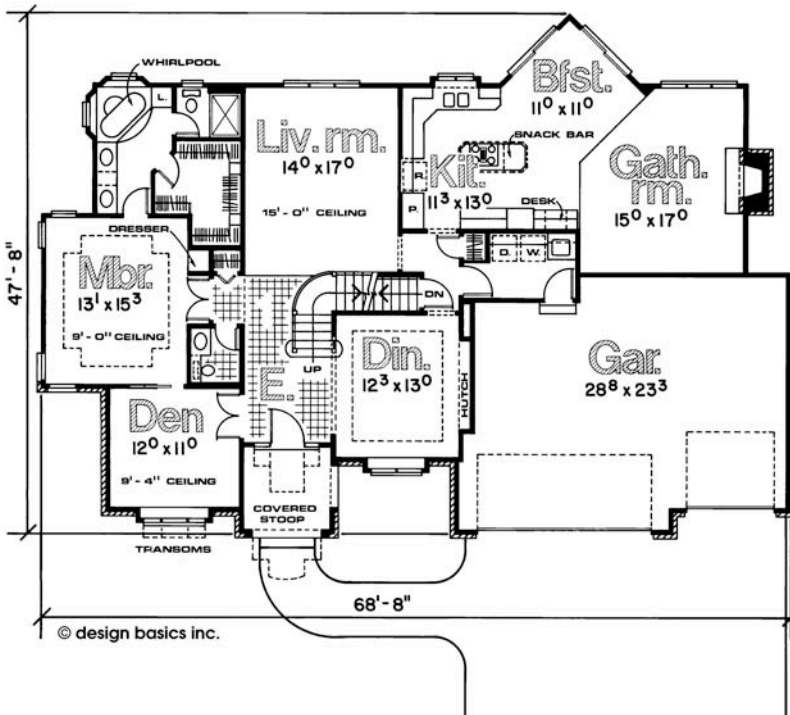

# Pinehurst

First Floor: 1,829 sq. ft.

Second Floor: 657 sq. ft.

Living Area Est.: 2,700 sq. ft.

All elevation and floor plan drawings are artists' renderings and are not meant as precise depictions. All square footages are approximate and may change when final plans are generated. Reward Wall Systems reserves the right to change floor plans, specifications and prices without notice. DB-2311