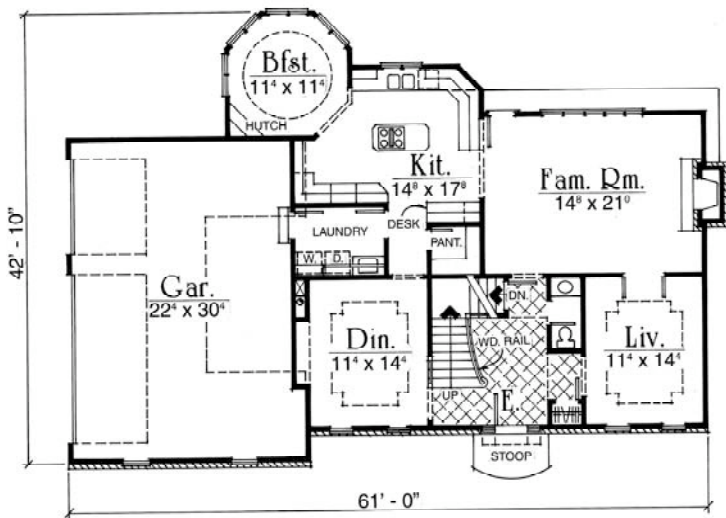

Oxford

Main Level: 1,374 sq. ft.

Second Level: 1,210 sq. ft.

Living Area Est.: 2,584 sq. ft.

All elevation and floor plan drawings are artists' renderings and are not meant as precise depictions. All square footages are approximate and may change when final plans are generated. Reward Wall Systems reserves the right to change floor plans, specifications and prices without notice. CC-I2584