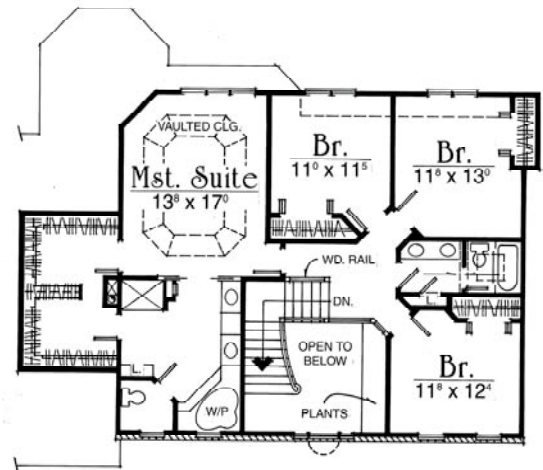

Oxford

Main Level: 1,374 sq. ft.

Second Level: 1,210 sq. ft.

Living Area Est.: 2,584 sq. ft.

All elevation and floor plan drawings are artists' renderings and are not meant as precise depictions. All square footages are approximate and may change when final plans are generated. Reward Wall Systems reserves the right to change floor plans, specifications and prices without notice. CC-I2584