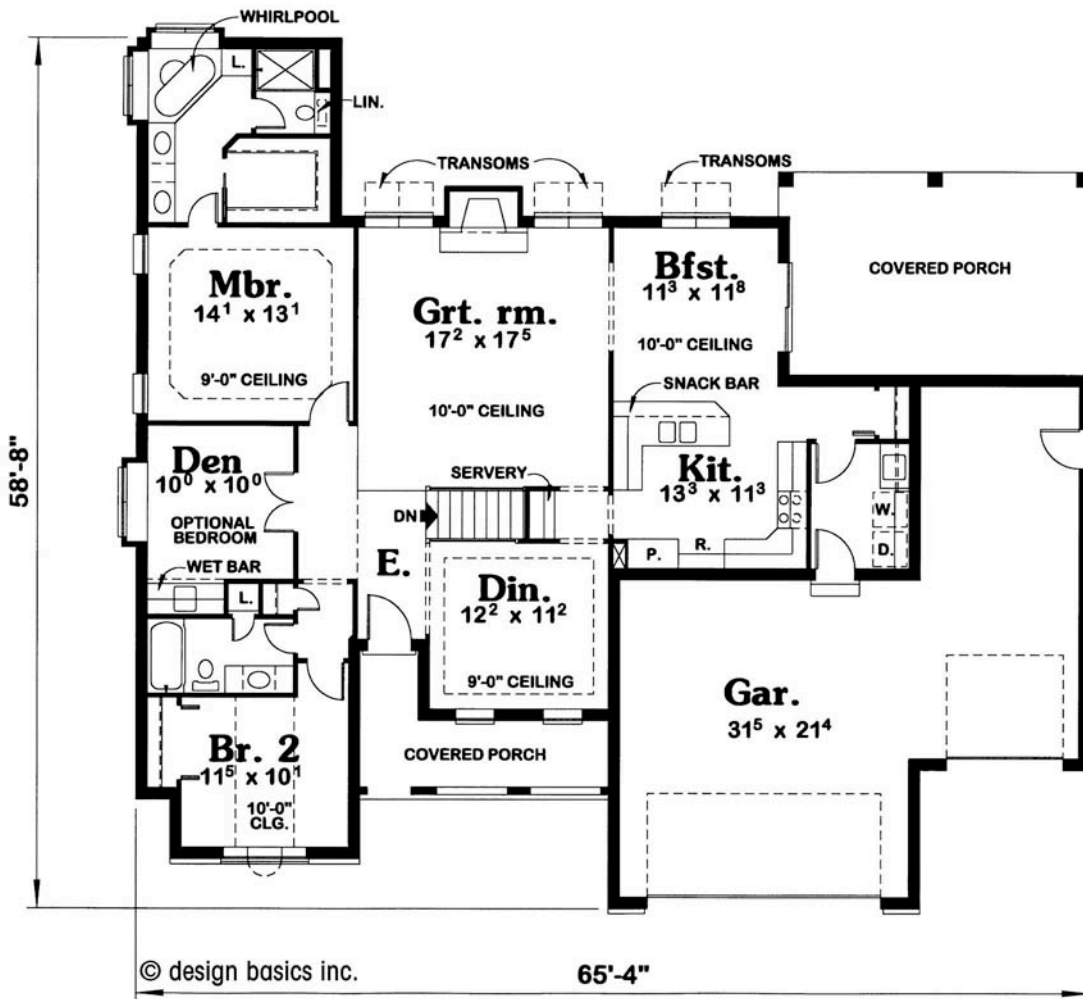

Orchard

Living Area Est.: 1,817 sq. ft.