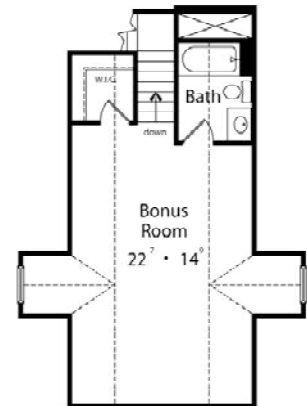

# Oleander

76' 4"

Bonus Space:  
440 sq. ft.

First Floor:  
2,755 sq. ft.