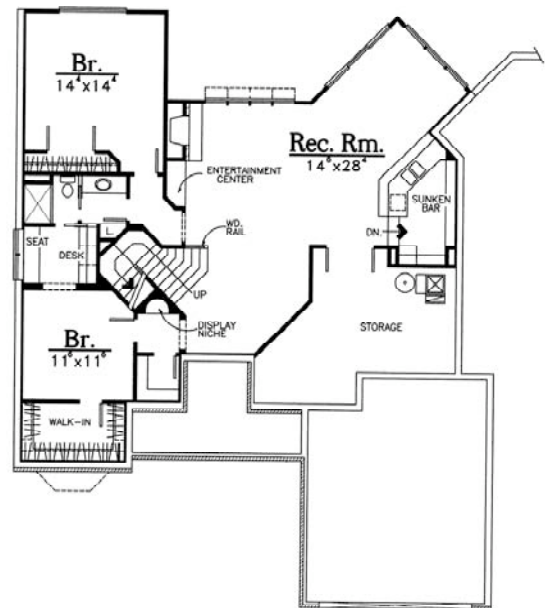

Newton

Main Level: 1,745 sq. ft.

Lower Level: 1,345 sq. ft.

All elevation and floor plan drawings are artists' renderings and are not meant as precise depictions. All square footages are approximate and may change when final plans are generated. Reward Wall Systems reserves the right to change floor plans, specifications and prices without notice. CC-11745