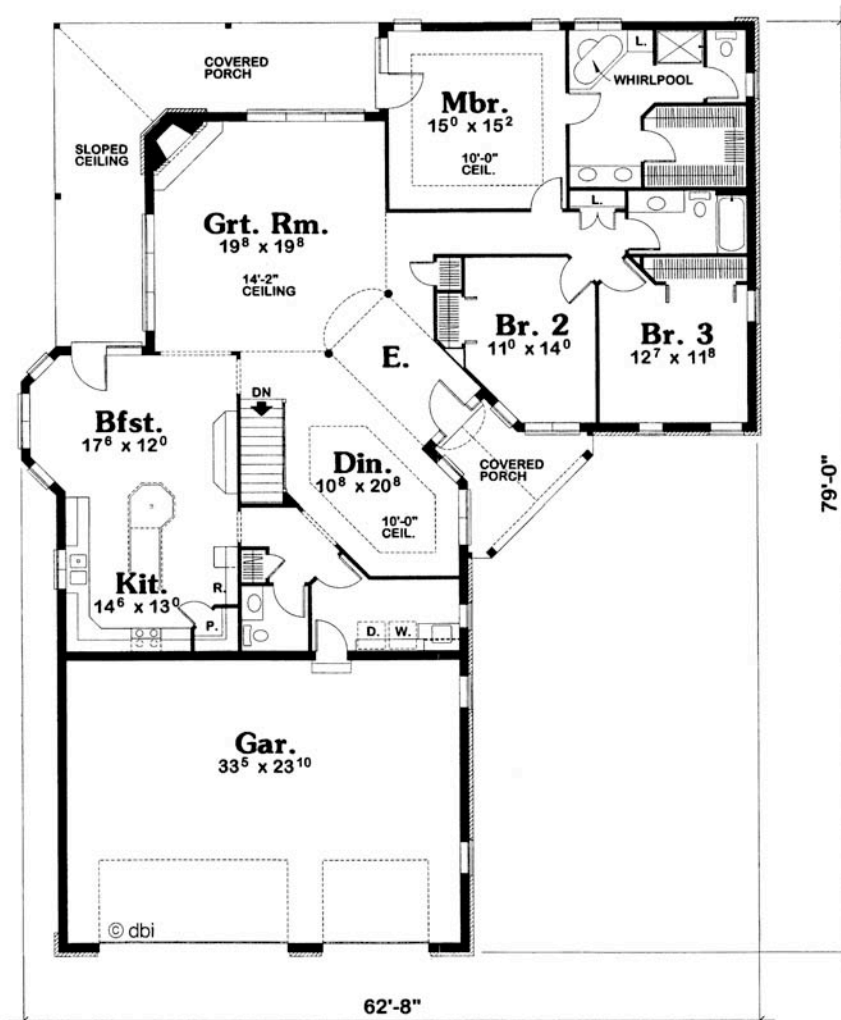

# Newman

First Floor:  
2,412 sq. ft.

Living Area Est.: 2,530 sq. ft.

All elevation and floor plan drawings are artists' renderings and are not meant as precise depictions. All square footages are approximate and may change when final plans are generated. Reward Wall Systems reserves the right to change floor plans, specifications and prices without notice. DB-1689