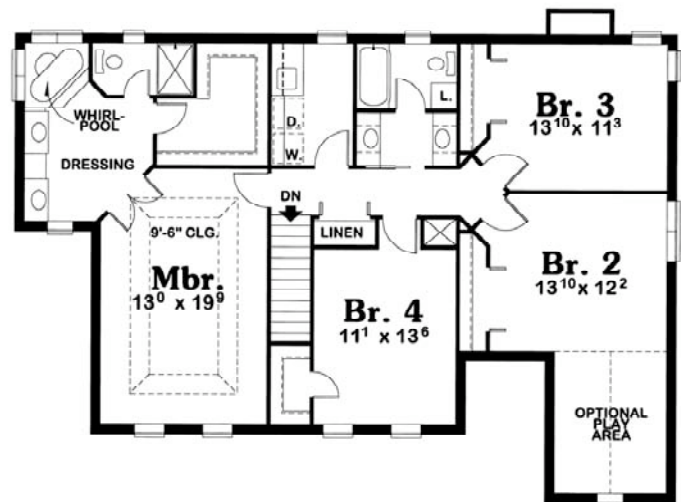

Newberry

First Floor: 1,445 sq.ft.

Second Floor: 1,405 sq.ft.

Living Area Est.: 2,874 sq. ft.

All elevation and floor plan drawings are artists' renderings and are not meant as precise depictions. All square footages are approximate and may change when final plans are generated. Reward Wall Systems reserves the right to change floor plans, specifications and prices without notice. DB-1455