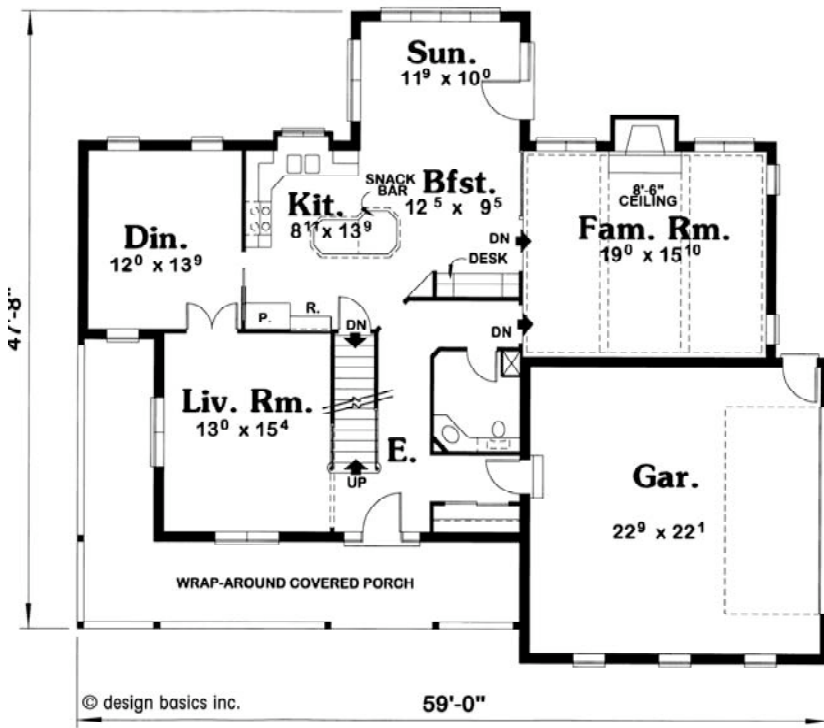

Newberry

First Floor: 1,445 sq.ft.

Second Floor: 1,405 sq.ft.

Living Area Est.: 2,874 sq. ft.

All elevation and floor plan drawings are artists' renderings and are not meant as precise depictions. All square footages are approximate and may change when final plans are generated. Reward Wall Systems reserves the right to change floor plans, specifications and prices without notice. DB-1455