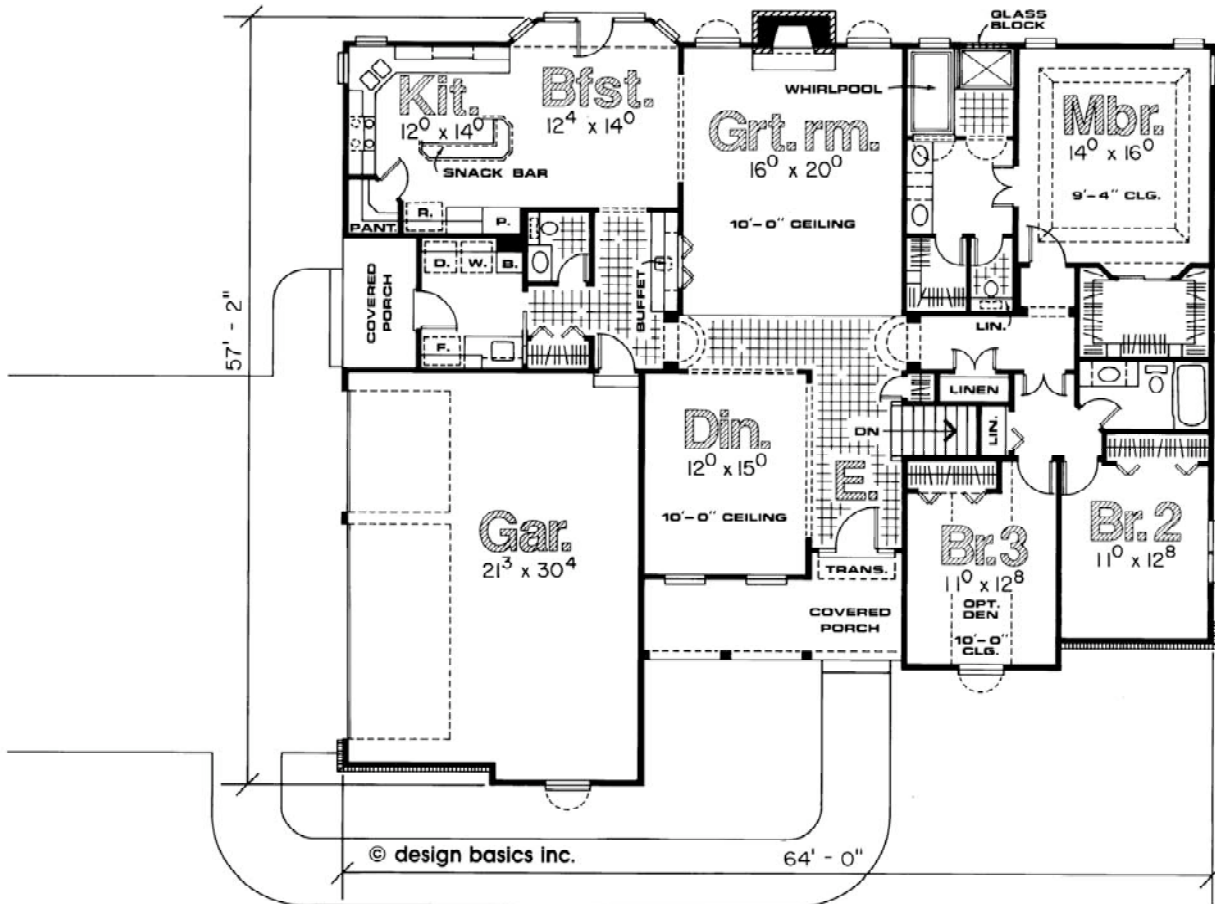

Montgomery

Living Area Est.: 2,500 sq. ft.

All elevation and floor plan drawings are artists' renderings and are not meant as precise depictions. All square footages are approximate and may change when final plans are generated. Reward Wall Systems reserves the right to change floor plans, specifications and prices without notice. DB-3058