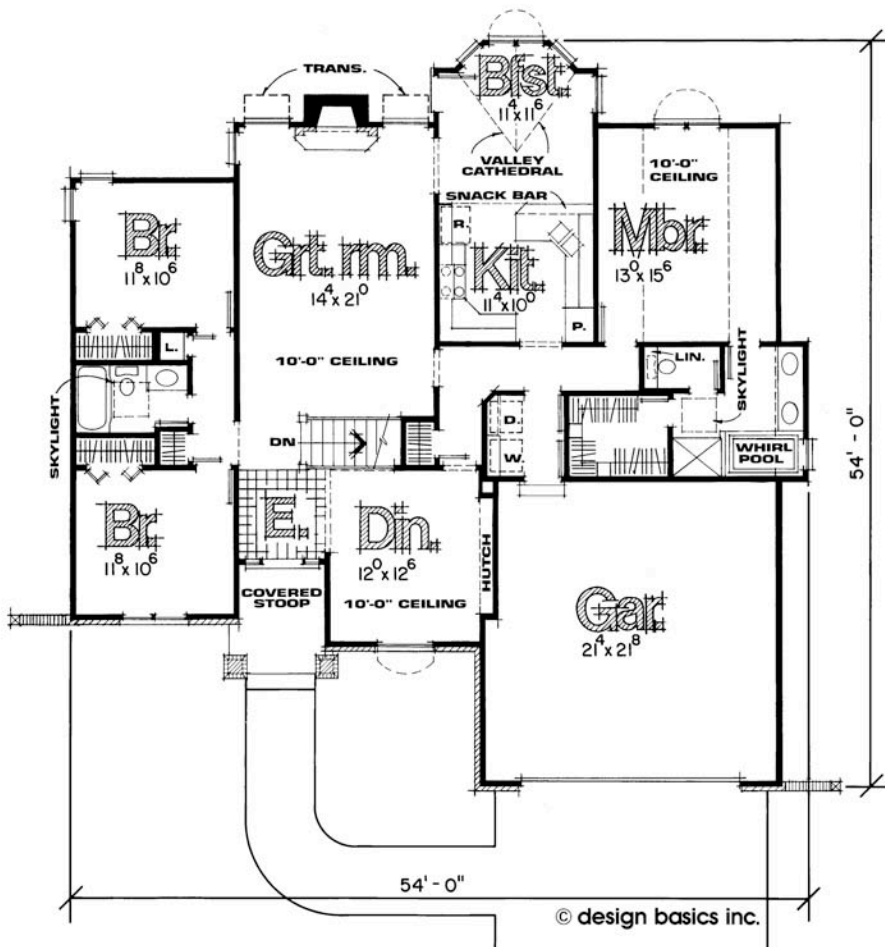

Monte Vista

Living Area Est.: 1,910 sq. ft.

All elevation and floor plan drawings are artists' renderings and are not meant as precise depictions. All square footages are approximate and may change when final plans are generated. Reward Wall Systems reserves the right to change floor plans, specifications and prices without notice. DB-1032