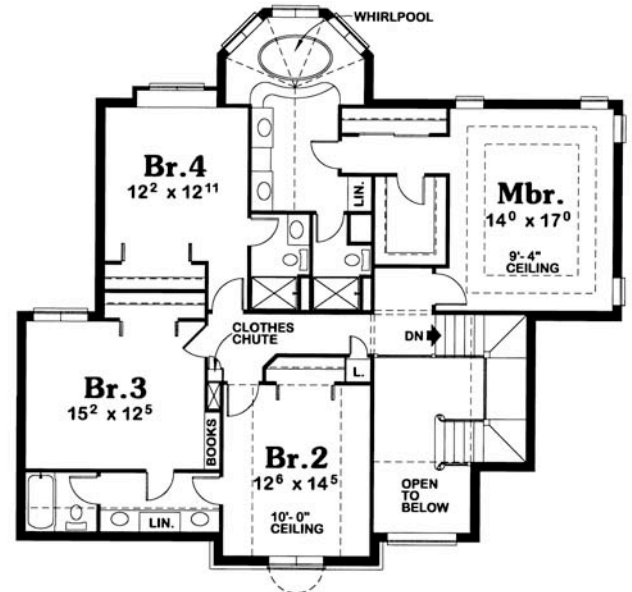

Manning

First Floor: 1,833 sq. ft.

Second Floor: 1,540 sq. ft.

Living Area Est.: 3,610 sq. ft.

All elevation and floor plan drawings are artists' renderings and are not meant as precise depictions. All square footages are approximate and may change when final plans are generated. Reward Wall Systems reserves the right to change floor plans, specifications and prices without notice. DB-2207