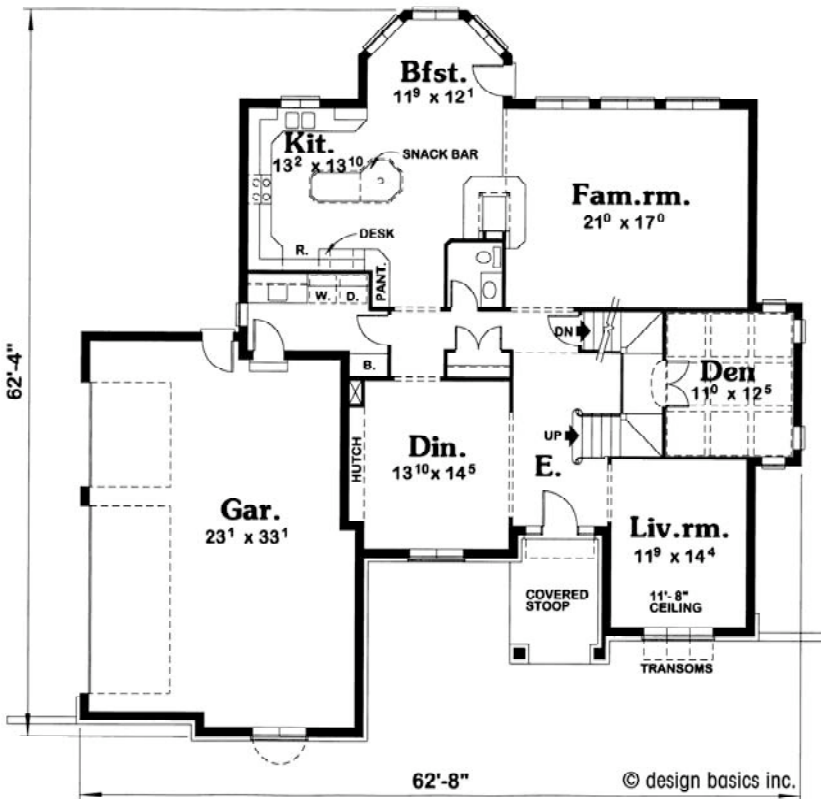

Manning

First Floor: 1,833 sq. ft.

Second Floor: 1,540 sq. ft.

Living Area Est.: 3,610 sq. ft.

All elevation and floor plan drawings are artists' renderings and are not meant as precise depictions. All square footages are approximate and may change when final plans are generated. Reward Wall Systems reserves the right to change floor plans, specifications and prices without notice. DB-2207