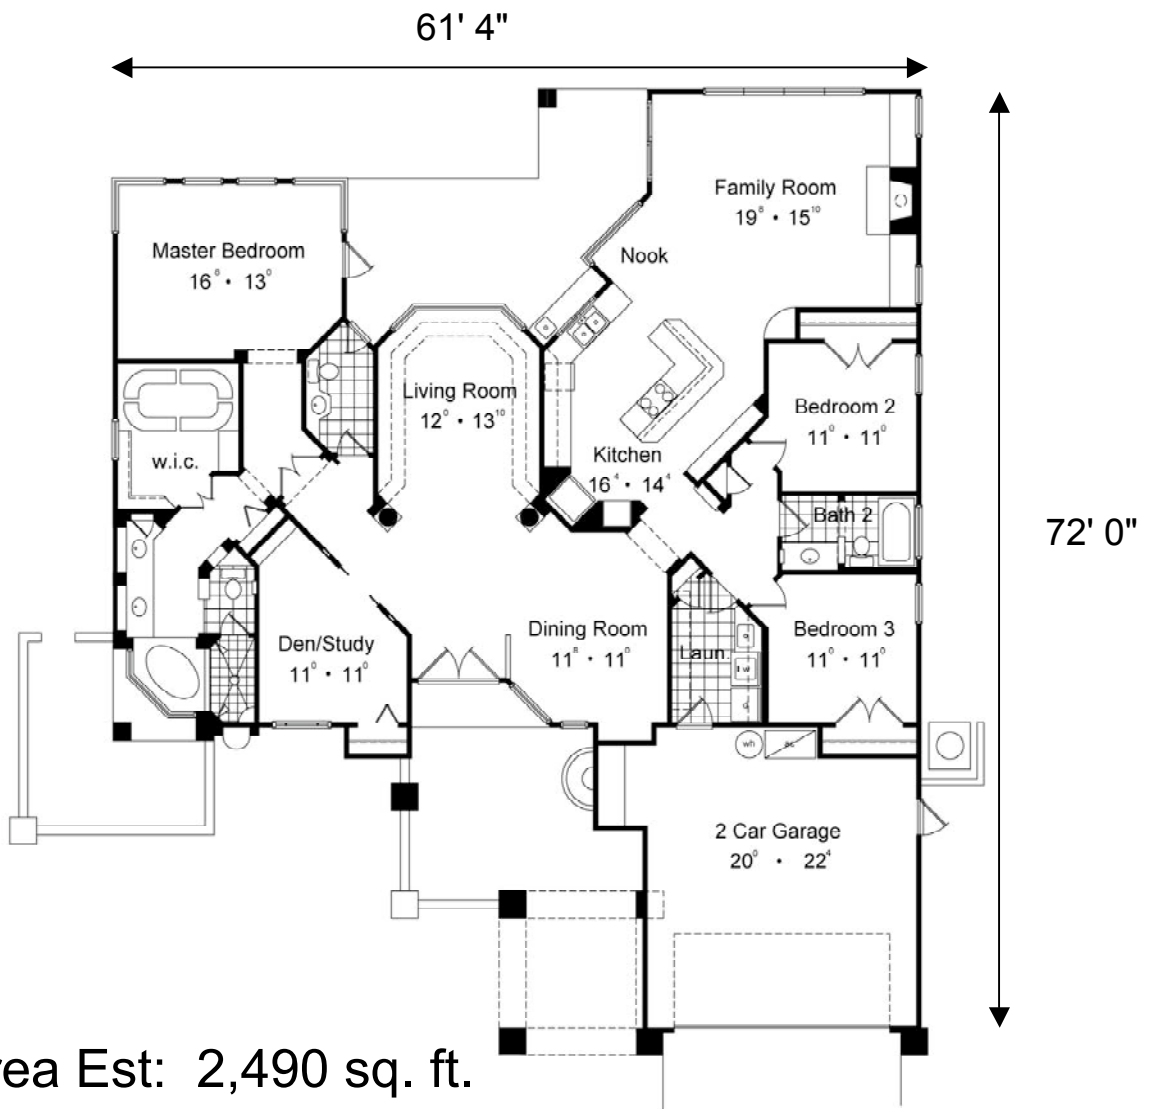

Majorca

Living Area Est: 2,490 sq. ft.

All elevation and floor plan drawings are artists' renderings and are not meant as precise depictions. All square footages are approximate and may change when final plans are generated. Reward Wall Systems reserves the right to change floor plans, specifications and prices without notice. HDS-2397