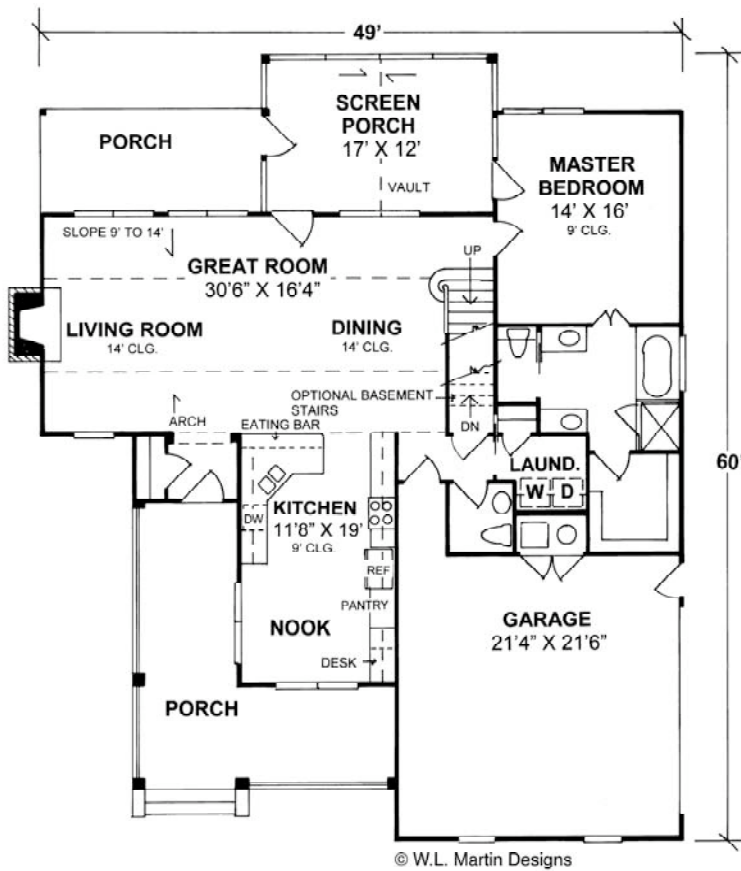

Largo

First Floor: 1,375 sq. ft.

Second Floor: 492 sq. ft.

Living Area Est.: 2,100 sq. ft.

All elevation and floor plan drawings are artists' renderings and are not meant as precise depictions. All square footages are approximate and may change when final plans are generated. Reward Wall Systems reserves the right to change floor plans, specifications and prices without notice. DB-24146