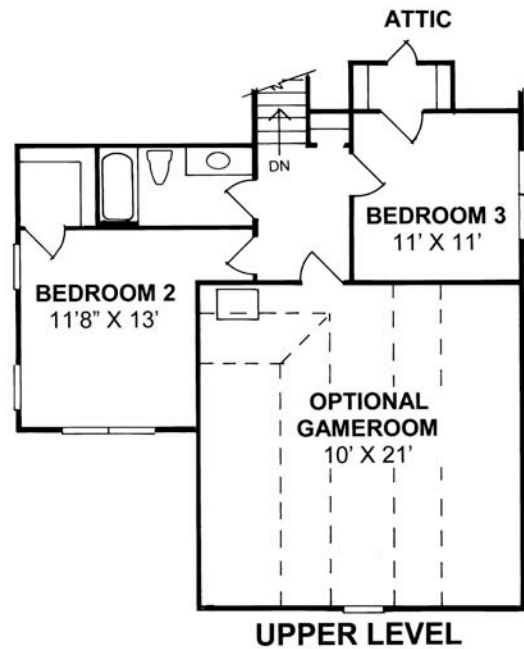

Largo

First Floor: 1,375 sq. ft.

Second Floor: 492 sq. ft.

Living Area Est.: 2,100 sq. ft.

All elevation and floor plan drawings are artists' renderings and are not meant as precise depictions. All square footages are approximate and may change when final plans are generated. Reward Wall Systems reserves the right to change floor plans, specifications and prices without notice. DB-24146