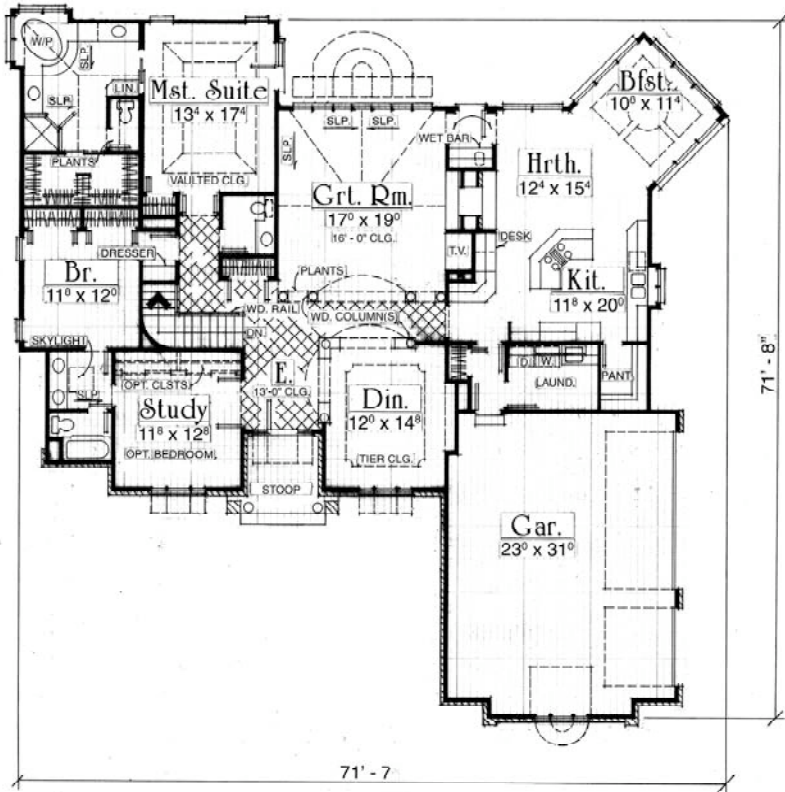

LaRochele

Est. Living Area: 2,574 sq. ft.

All elevation and floor plan drawings are artists' renderings and are not meant as precise depictions. All square footages are approximate and may change when final plans are generated. Reward Wall Systems reserves the right to change floor plans, specifications and prices without notice. CC-12574