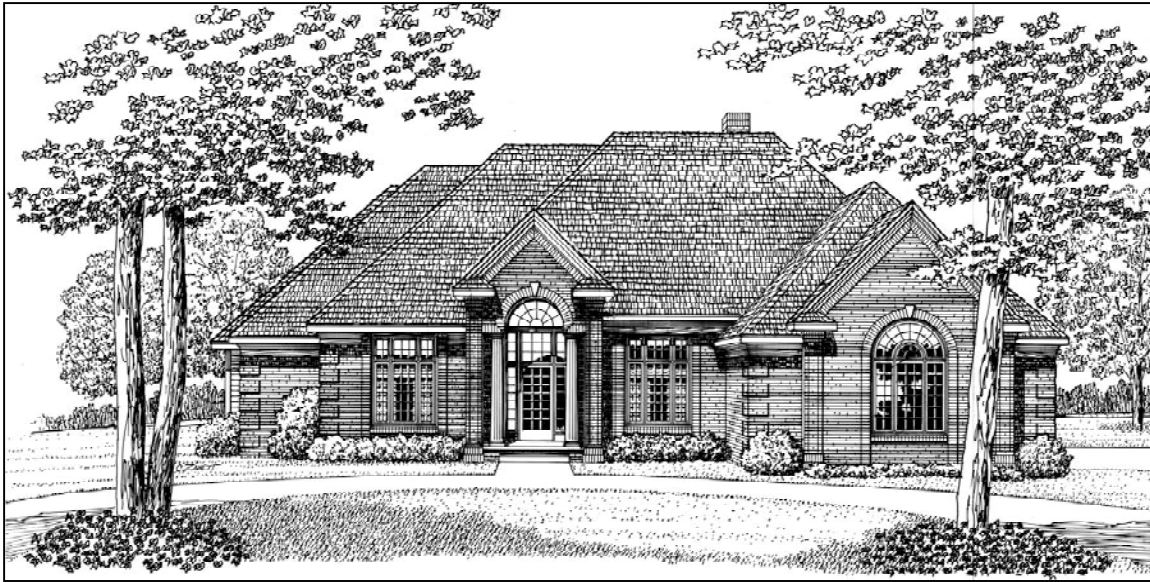

LaRochele

Est. Living Area: 2,574 sq. ft.

All elevation and floor plan drawings are artists' renderings and are not meant as precise depictions. All square footages are approximate and may change when final plans are generated. Reward Wall Systems reserves the right to change floor plans, specifications and prices without notice. CC-12574