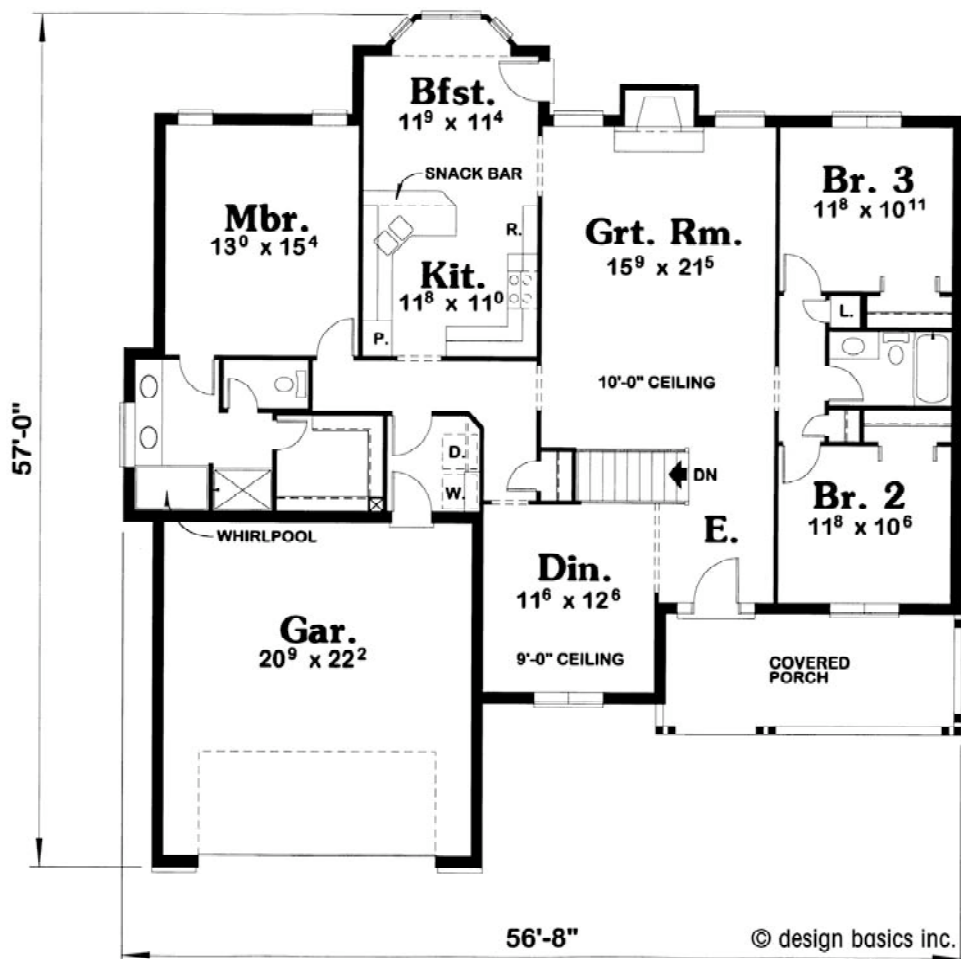

# Jennys Brook

Living Area Est.: 1,843 sq. ft.

All elevation and floor plan drawings are artists' renderings and are not meant as precise depictions. All square footages are approximate and may change when final plans are generated. Reward Wall Systems reserves the right to change floor plans, specifications and prices without notice. DB-8016