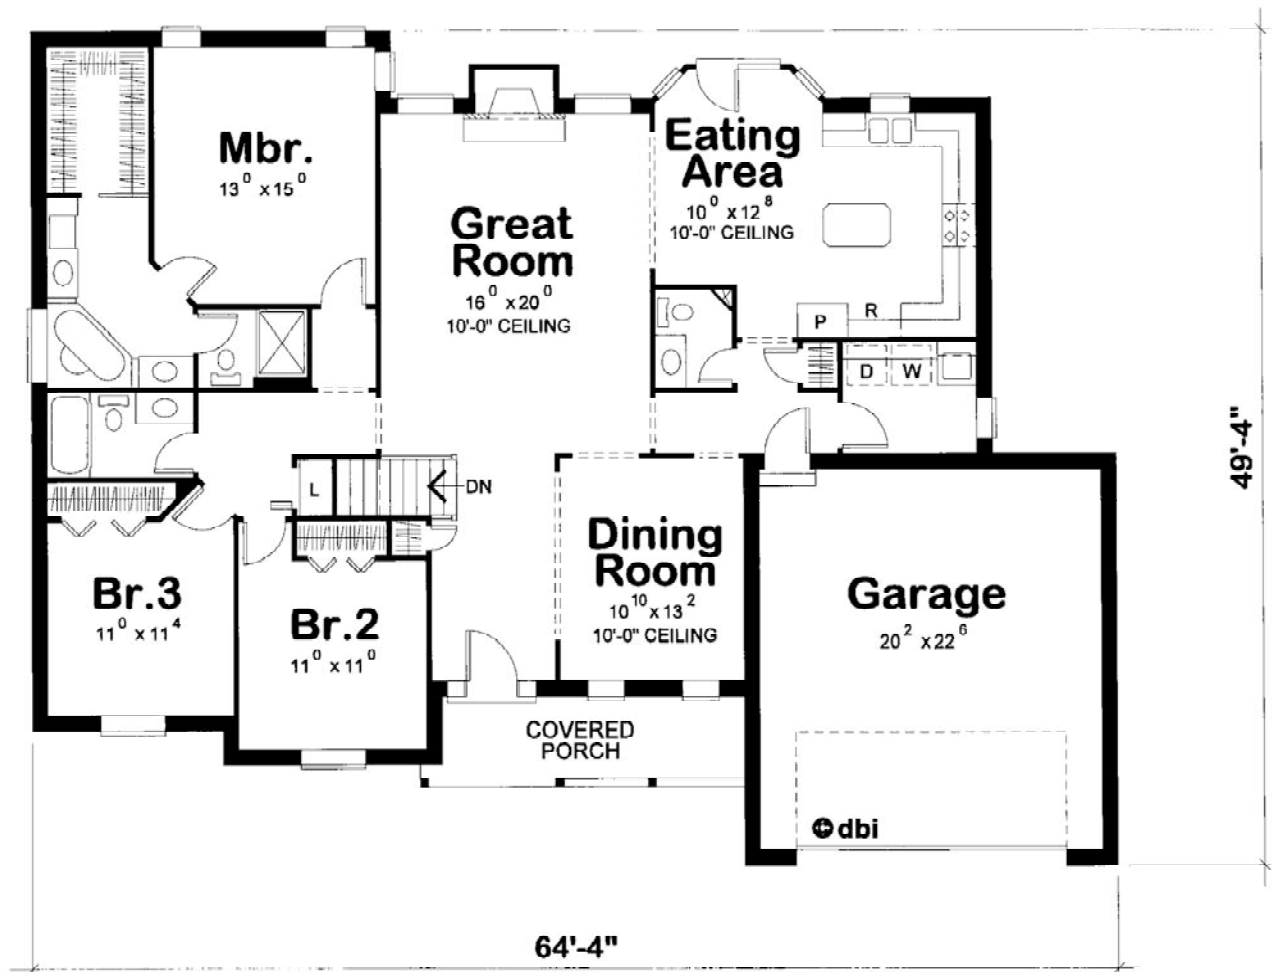

Indian Springs

Living Area Est.: 2,004 sq. ft.

All elevation and floor plan drawings are artists' renderings and are not meant as precise depictions. All square footages are approximate and may change when final plans are generated. Reward Wall Systems reserves the right to change floor plans, specifications and prices without notice. DB-8059