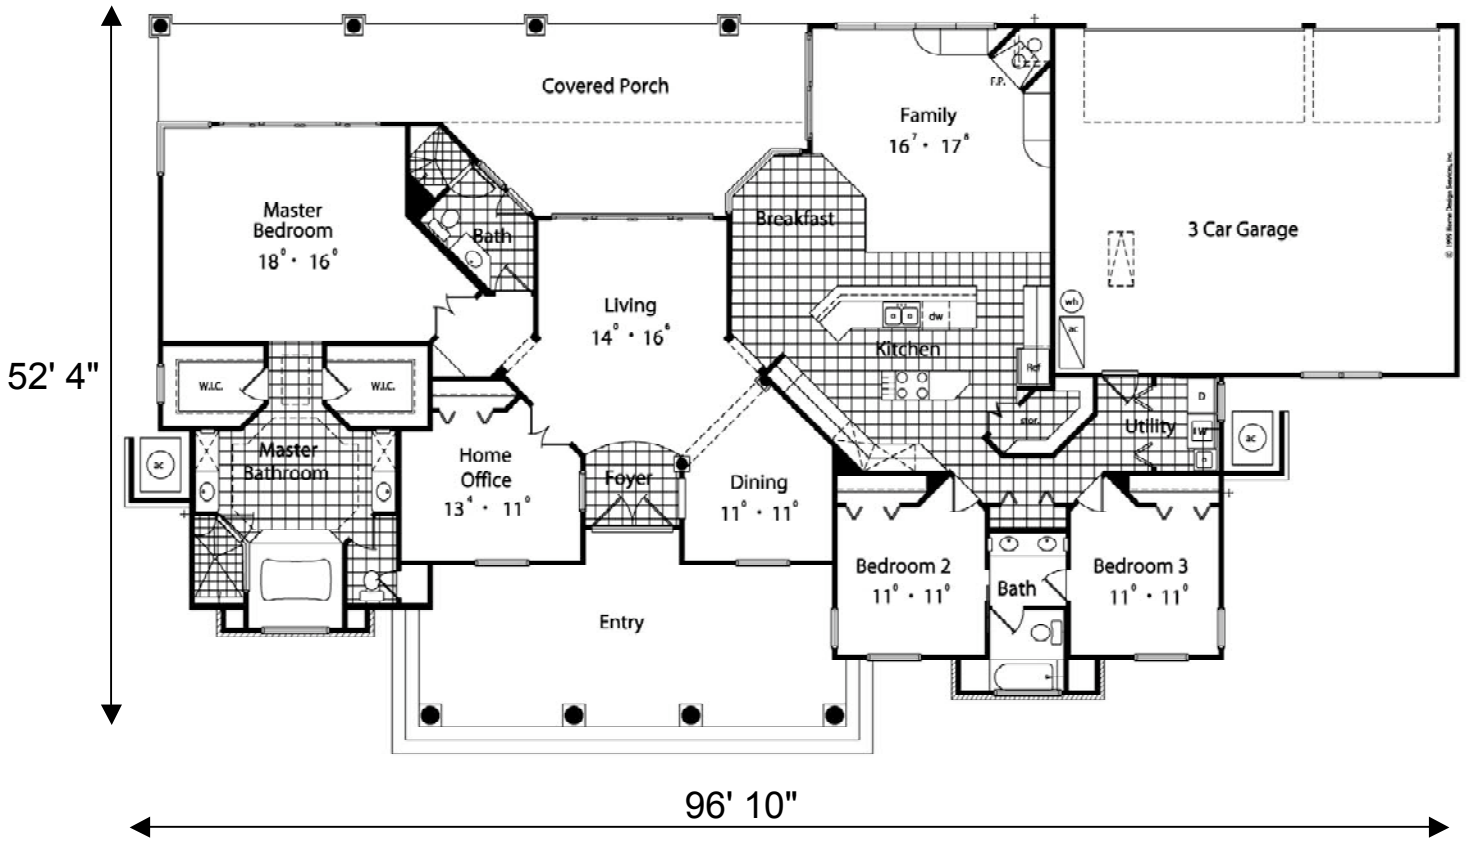

Heather

Living Area Est: 2,711 sq. ft.

All elevation and floor plan drawings are artists' renderings and are not meant as precise depictions. All square footages are approximate and may change when final plans are generated. Reward Wall Systems reserves the right to change floor plans, specifications and prices without notice. HDS-2636-3