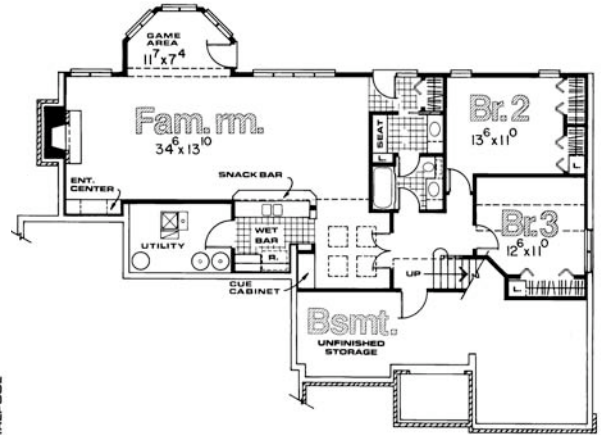

# Hawthorne

First Floor: 2,060 sq. ft.

Living Area Est.: 2,060 sq. ft.

Optional Lower Floor:  
1,388 sq. ft.