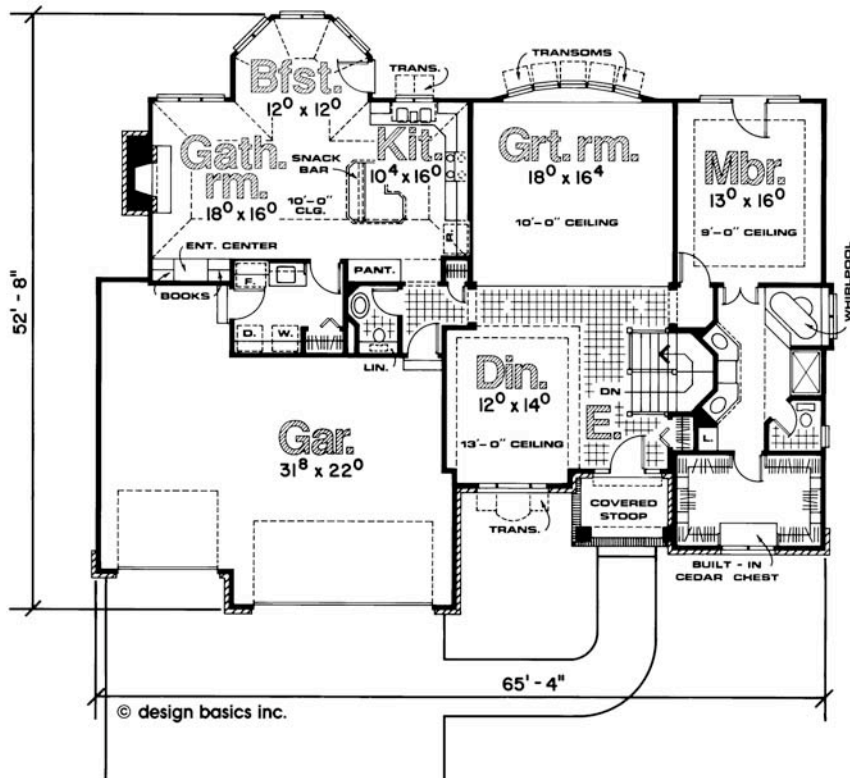

# Hawthorne

First Floor: 2,060 sq. ft.

Living Area Est.: 2,060 sq. ft.

Optional Lower Floor:  
1,388 sq. ft.