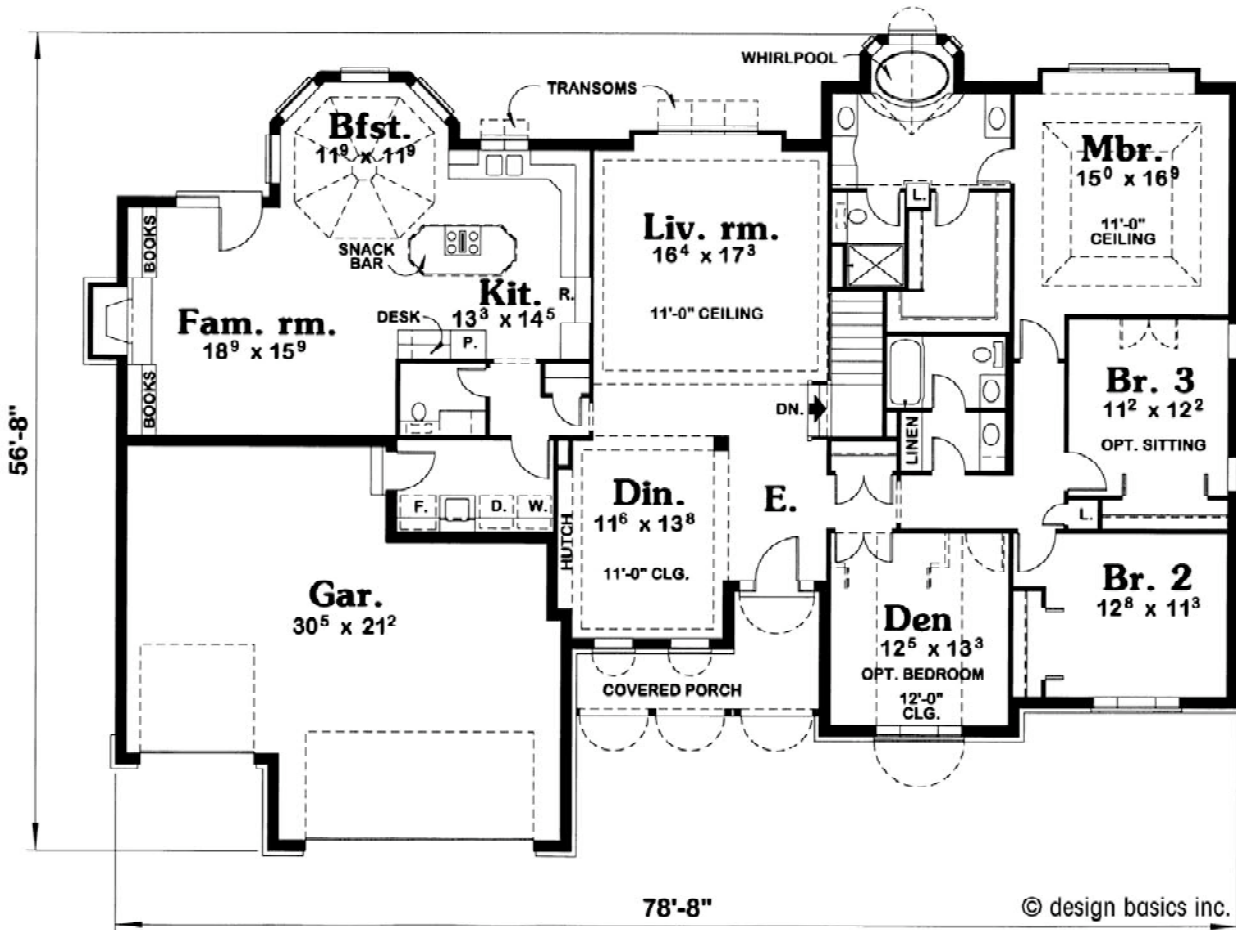

Hawkesbury

Living Area Est.: 2,775 sq. ft.

All elevation and floor plan drawings are artists' renderings and are not meant as precise depictions. All square footages are approximate and may change when final plans are generated. Reward Wall Systems reserves the right to change floor plans, specifications and prices without notice. DB-2206