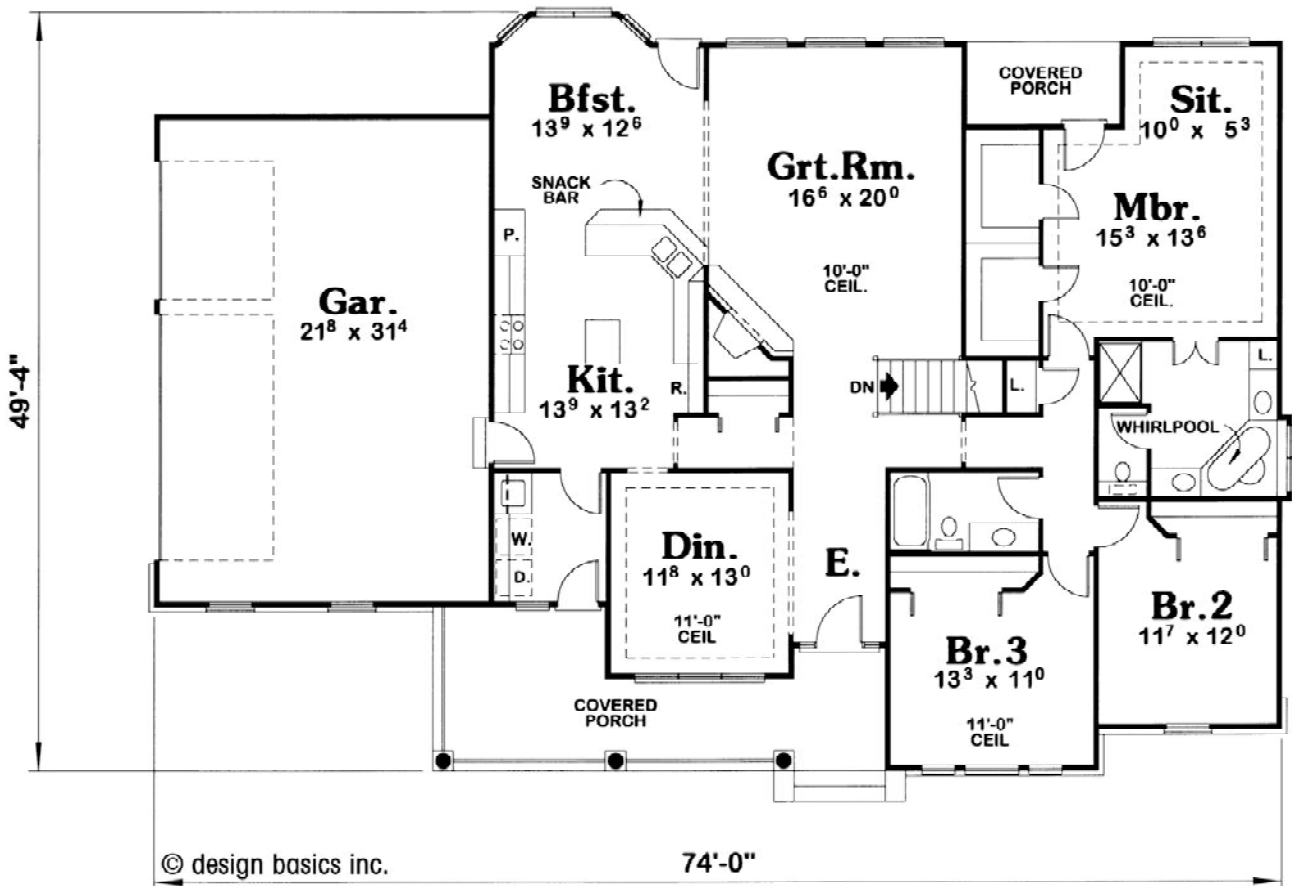

Hartwell

Living Area Est.: 2,390 sq. ft.

All elevation and floor plan drawings are artists' renderings and are not meant as precise depictions. All square footages are approximate and may change when final plans are generated. Reward Wall Systems reserves the right to change floor plans, specifications and prices without notice. DB-5498