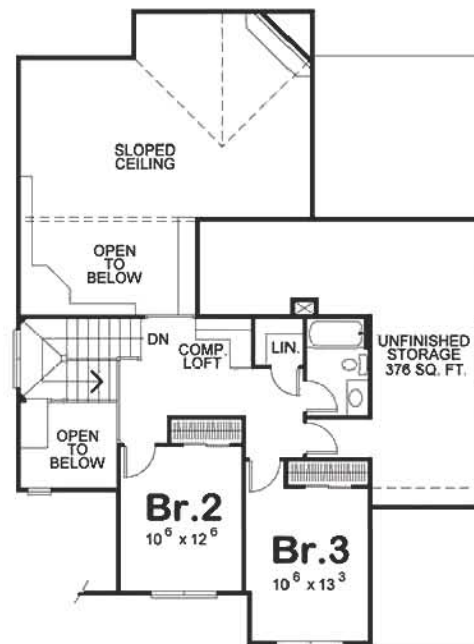

Hallsville

First Floor: 1,497 sq. ft.

Second Floor: 554 sq. ft.

Living Area Est.: 2,250 sq. ft.