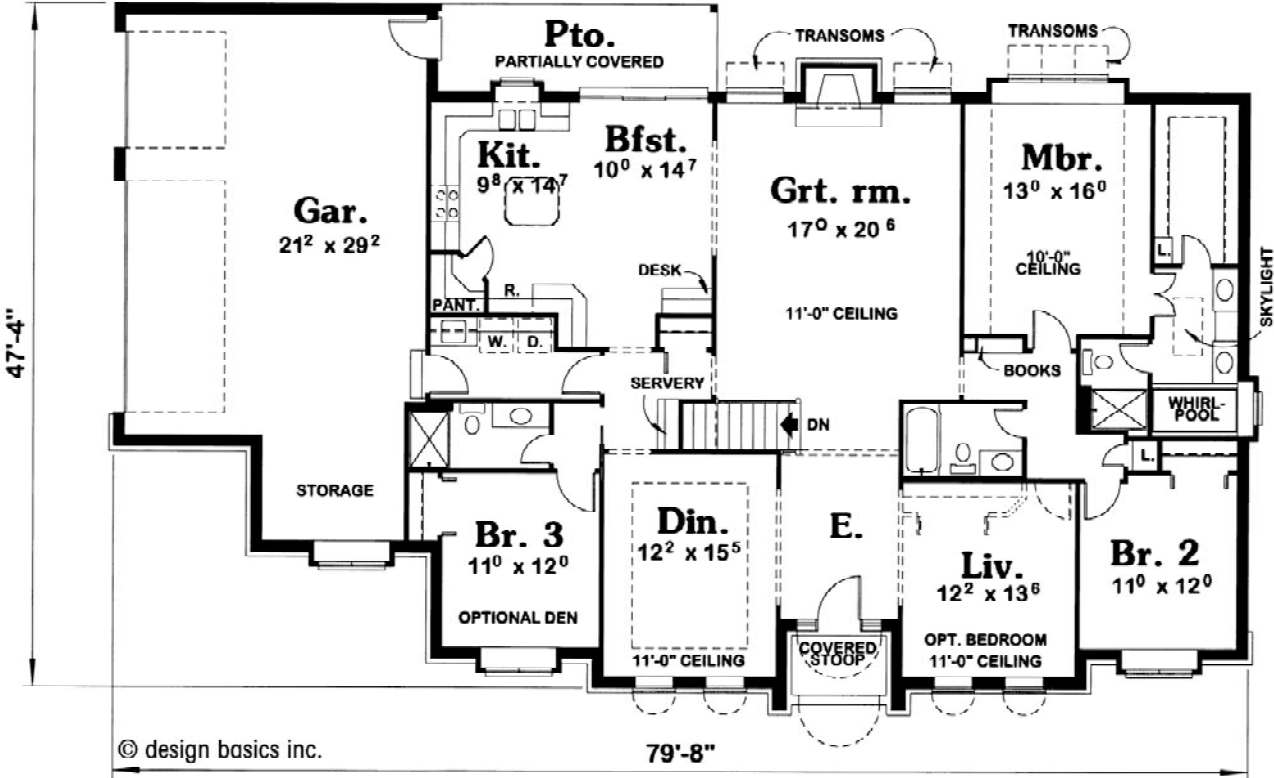

# Greensboro

Living Area Est.: 2,324 sq. ft.

All elevation and floor plan drawings are artists' renderings and are not meant as precise depictions. All square footages are approximate and may change when final plans are generated. Reward Wall Systems reserves the right to change floor plans, specifications and prices without notice. DB-2326