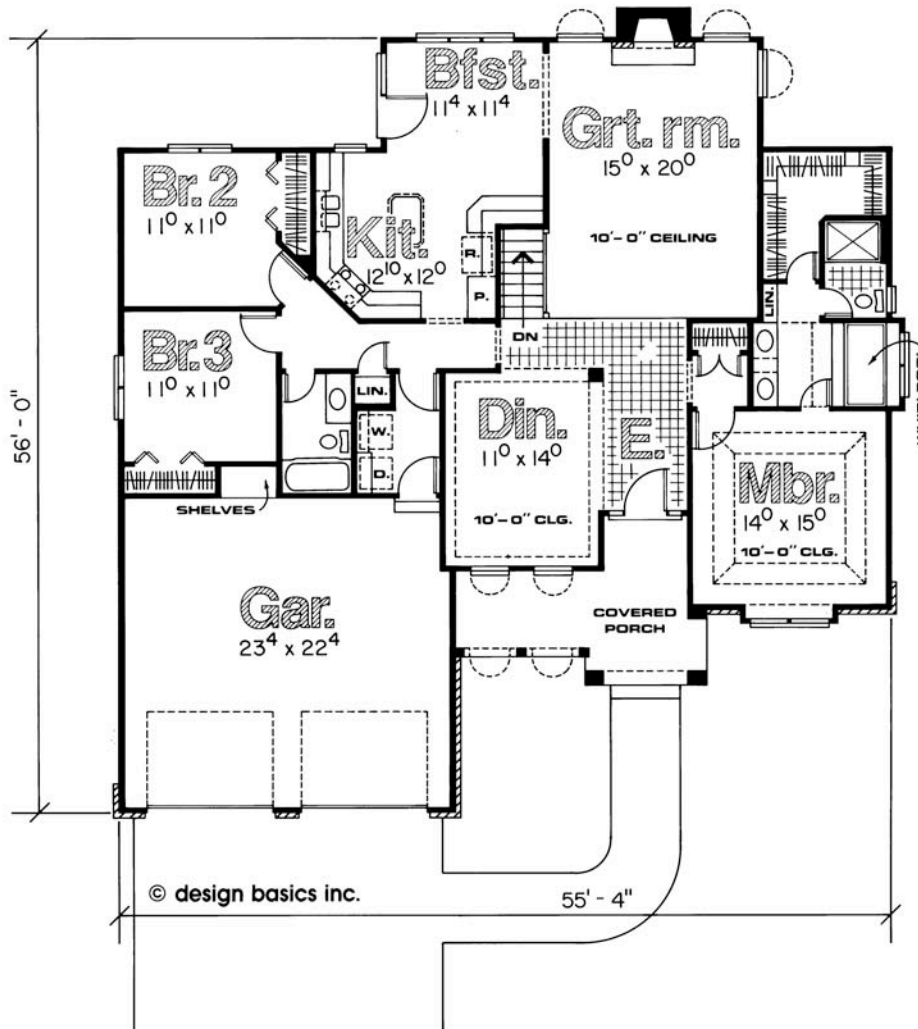

# Grayson

Living Area Est.: 2,025 sq. ft.

All elevation and floor plan drawings are artists' renderings and are not meant as precise depictions. All square footages are approximate and may change when final plans are generated. Reward Wall Systems reserves the right to change floor plans, specifications and prices without notice. DB-3006