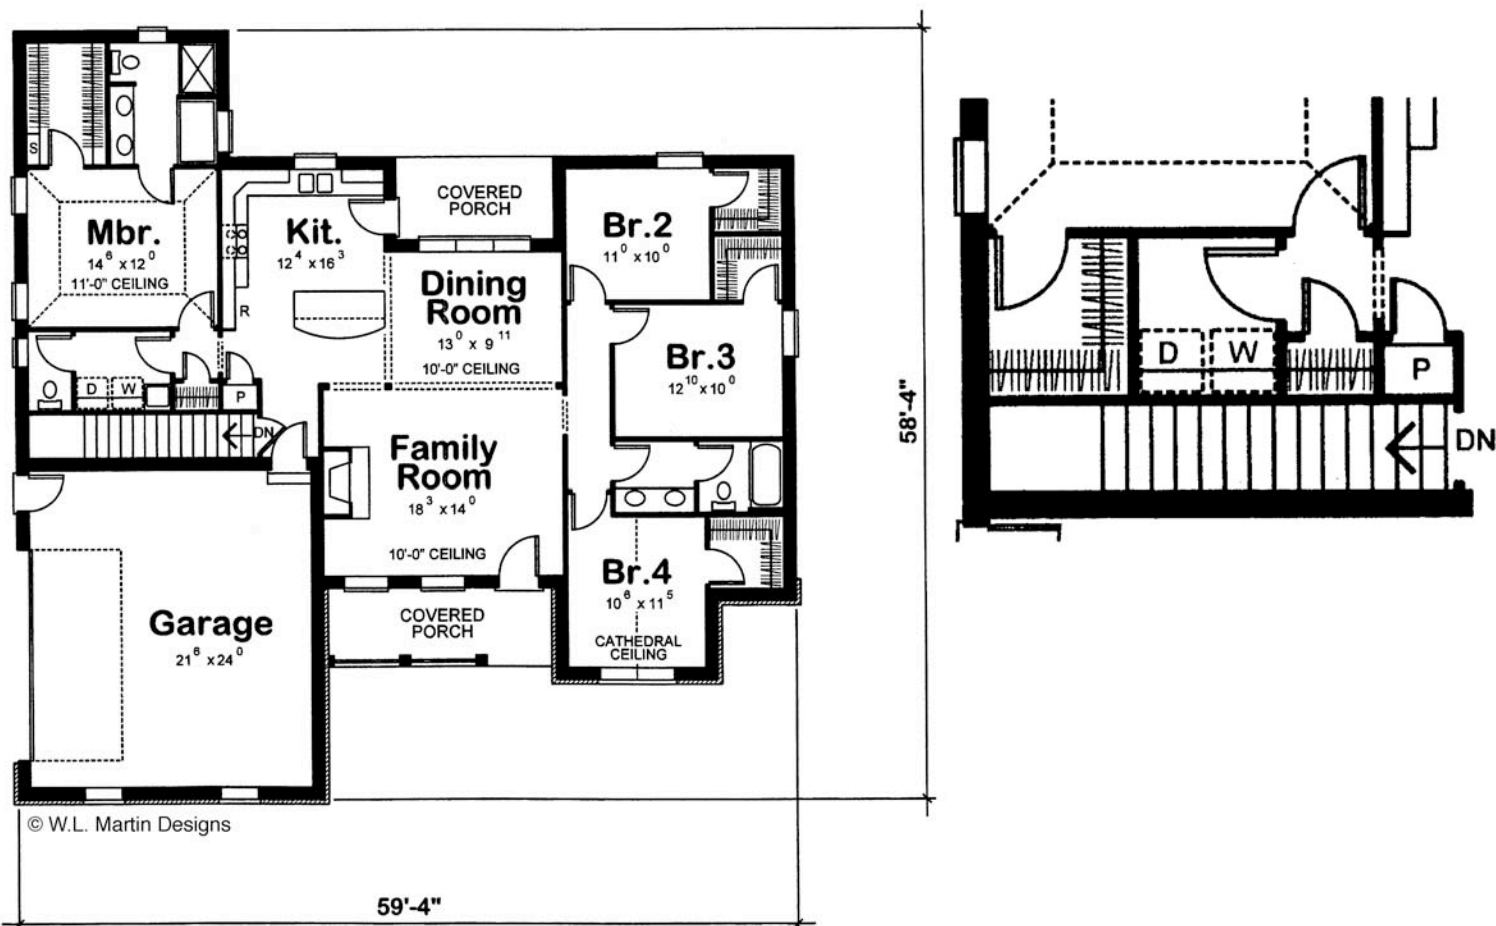

Feldon

Living Area Est.: 1,913 sq. ft.

All elevation and floor plan drawings are artists' renderings and are not meant as precise depictions. All square footages are approximate and may change when final plans are generated. Reward Wall Systems reserves the right to change floor plans, specifications and prices without notice. DB-24029