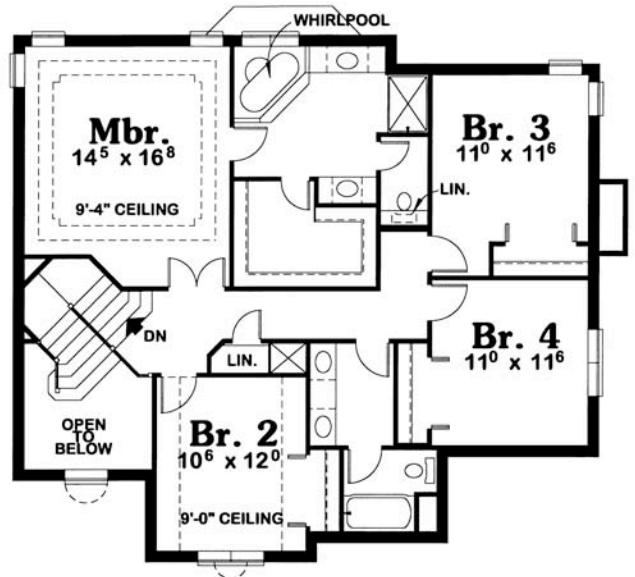

Fayette

First Floor: 1,543 sq. ft.

Second Floor: 1,207 sq. ft.

Living Area Est.: 2,710 sq. ft.

All elevation and floor plan drawings are artists' renderings and are not meant as precise depictions. All square footages are approximate and may change when final plans are generated. Reward Wall Systems reserves the right to change floor plans, specifications and prices without notice. DB-2346