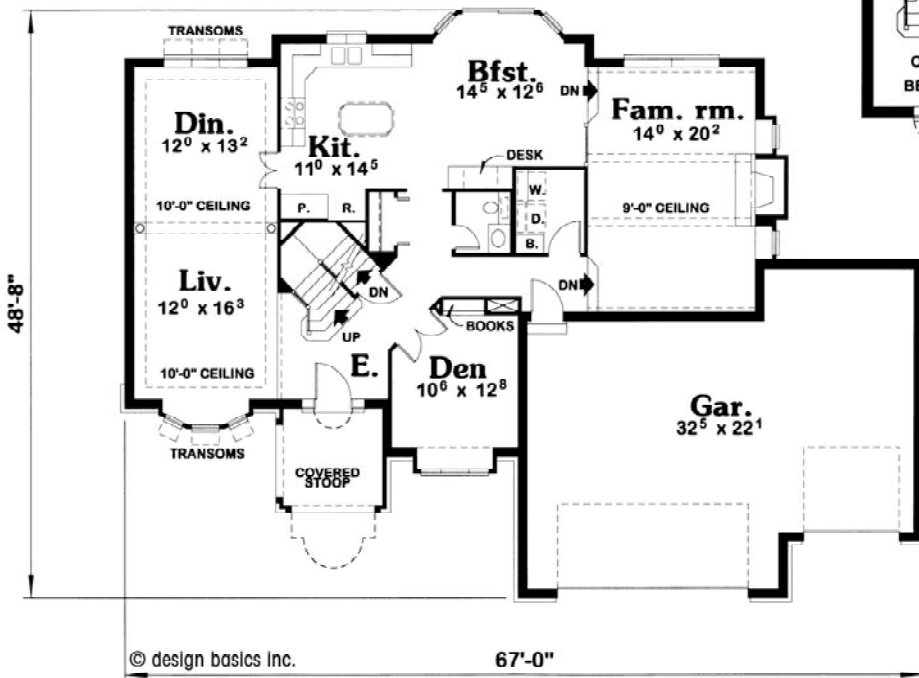

Fayette

First Floor: 1,543 sq. ft.

Second Floor: 1,207 sq. ft.

Living Area Est.: 2,710 sq. ft.

All elevation and floor plan drawings are artists' renderings and are not meant as precise depictions. All square footages are approximate and may change when final plans are generated. Reward Wall Systems reserves the right to change floor plans, specifications and prices without notice. DB-2346