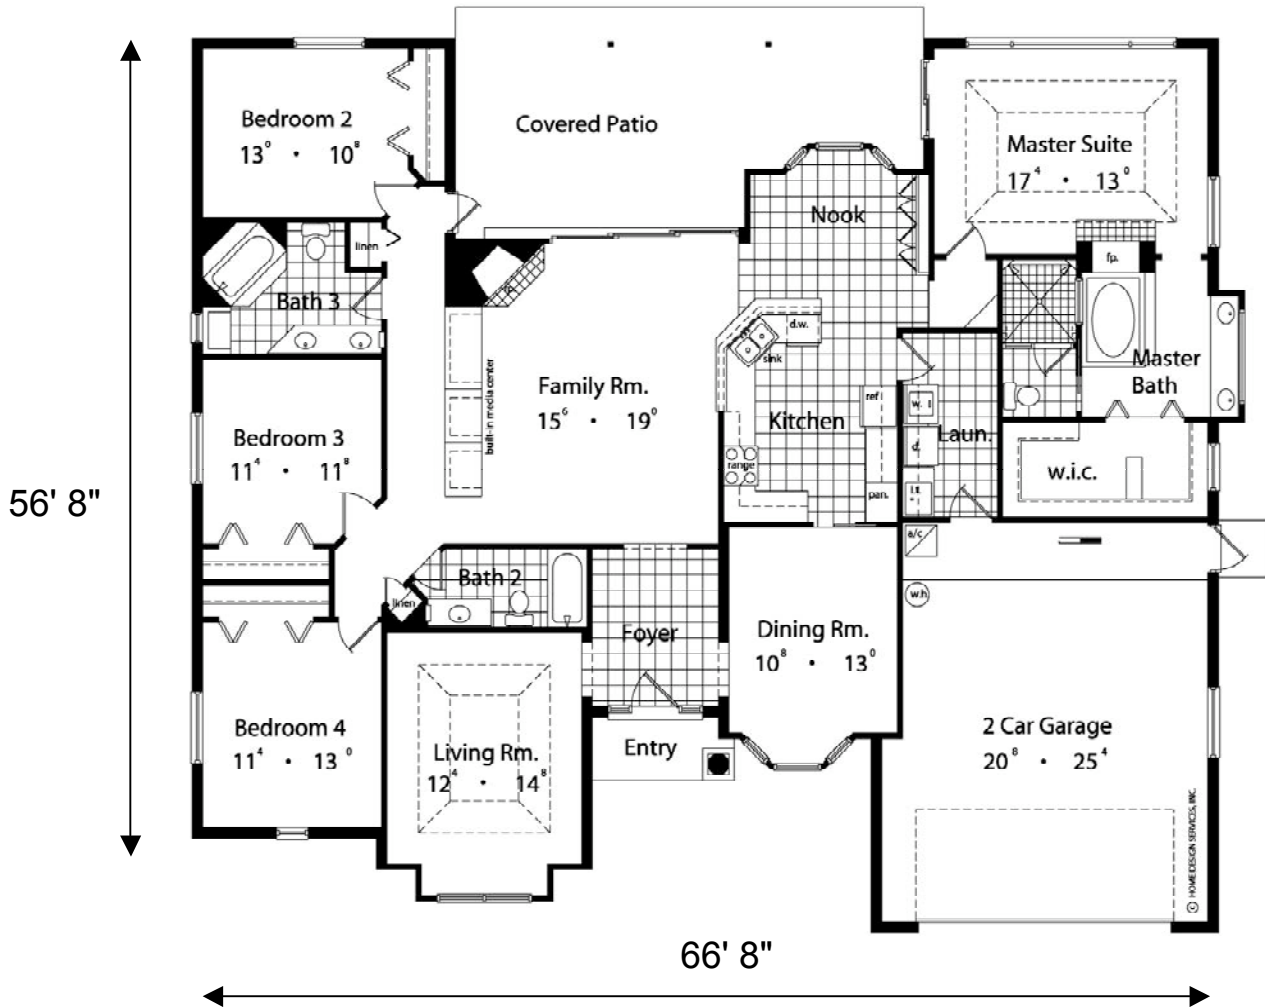

# Fairfax

Living Area Est: 2,502 sq. ft.

All elevation and floor plan drawings are artists' renderings and are not meant as precise depictions. All square footages are approximate and may change when final plans are generated. Reward Wall Systems reserves the right to change floor plans, specifications and prices without notice. HDS-2454