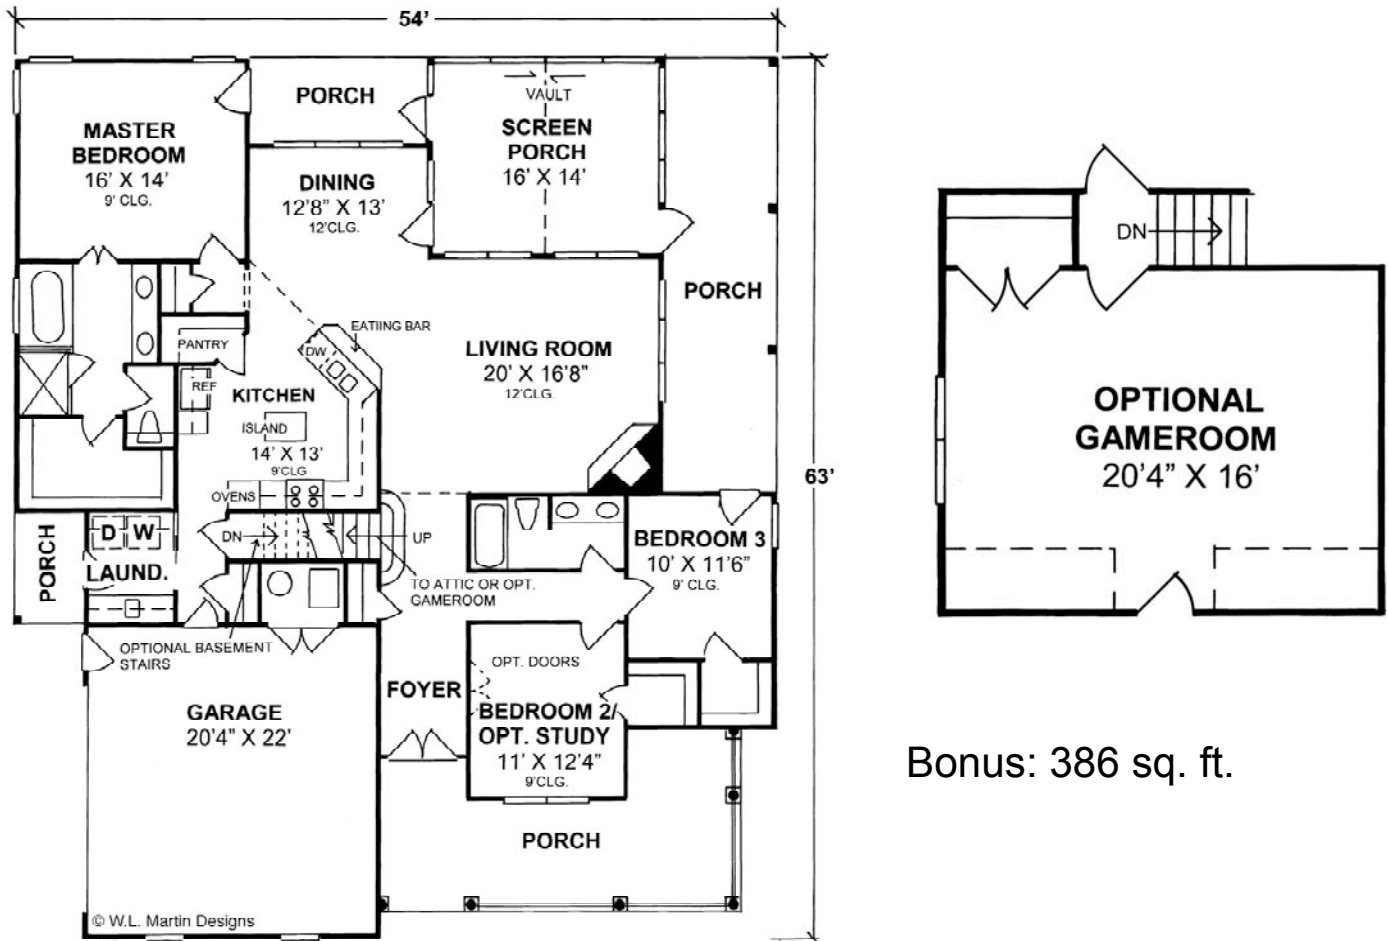

# Everton

Bonus: 386 sq. ft.

First Floor: 1,842 sq. ft.

Living Area Est.: 2,060 sq. ft.

All elevation and floor plan drawings are artists' renderings and are not meant as precise depictions. All square footages are approximate and may change when final plans are generated. Reward Wall Systems reserves the right to change floor plans, specifications and prices without notice. DB-24140