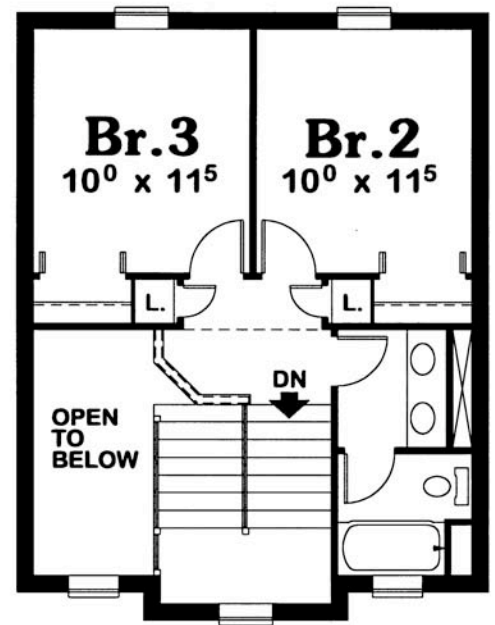

Ellies Knoll

First Floor: 1,396 sq. ft.

Second Floor: 447 sq. ft.

Living Area Est.: 1,843 sq. ft.