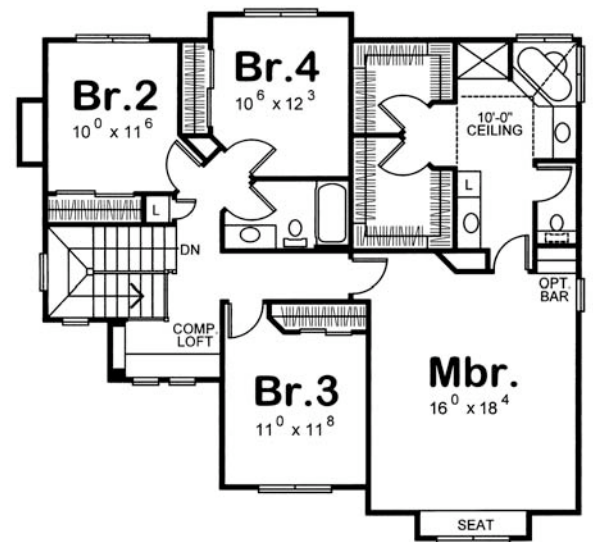

Elgin

First Floor: 1,036 sq. ft.

Second Floor: 1,295 sq. ft.

Living Area Est.: 2,550 sq. ft.

All elevation and floor plan drawings are artists' renderings and are not meant as precise depictions. All square footages are approximate and may change when final plans are generated. Reward Wall Systems reserves the right to change floor plans, specifications and prices without notice. DB-8524