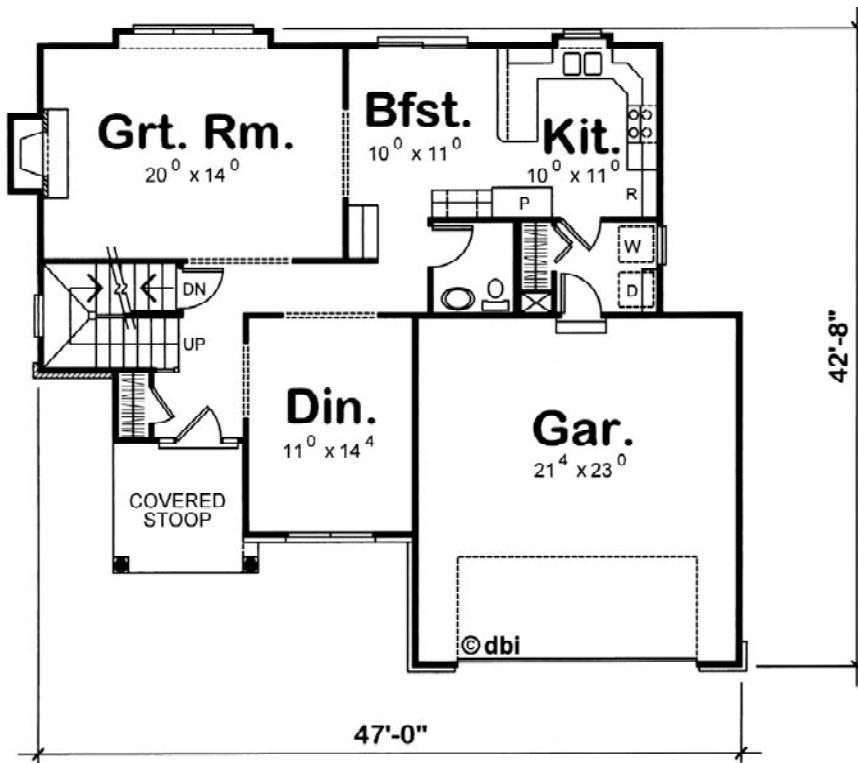

Elgin

First Floor: 1,036 sq. ft.

Second Floor: 1,295 sq. ft.

Living Area Est.: 2,550 sq. ft.

All elevation and floor plan drawings are artists' renderings and are not meant as precise depictions. All square footages are approximate and may change when final plans are generated. Reward Wall Systems reserves the right to change floor plans, specifications and prices without notice. DB-8524