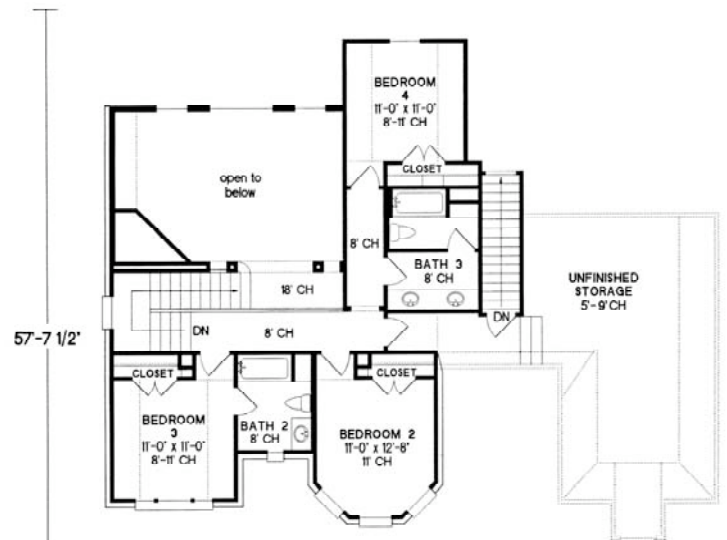

Eaglewood Manor

First Floor: 1,908 sq. ft.

Second Floor: 869 sq. ft.

Living Area Est.: 3,080 sq. ft.

All elevation and floor plan drawings are artists' renderings and are not meant as precise depictions. All square footages are approximate and may change when final plans are generated. Reward Wall Systems reserves the right to change floor plans, specifications and prices without notice. DB-9196