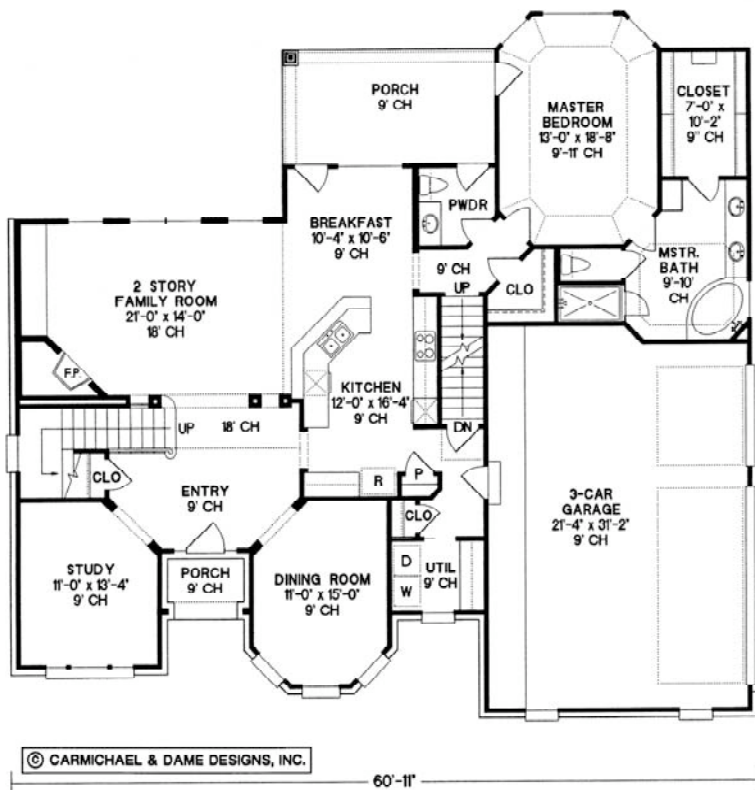

Eaglewood Manor

First Floor: 1,908 sq. ft.

Second Floor: 869 sq. ft.

Living Area Est.: 3,080 sq. ft.

All elevation and floor plan drawings are artists' renderings and are not meant as precise depictions. All square footages are approximate and may change when final plans are generated. Reward Wall Systems reserves the right to change floor plans, specifications and prices without notice. DB-9196