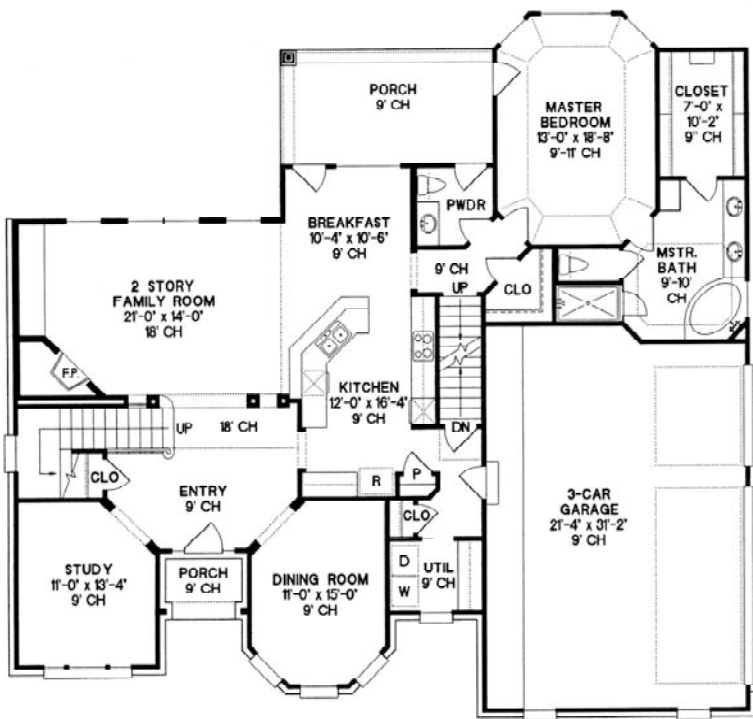

Eaglewood Manor

Second Floor: 869 sq. ft.

First Floor: 1,908 sq. ft.

Living Area Est.: 3,080 sq. ft.

All elevation and floor plan drawings are artists' renderings and are not meant as precise depictions. All square footages are approximate and may change when final plans are generated. Reward Wall Systems reserves the right to change floor plans, specifications and prices without notice. DB-9196