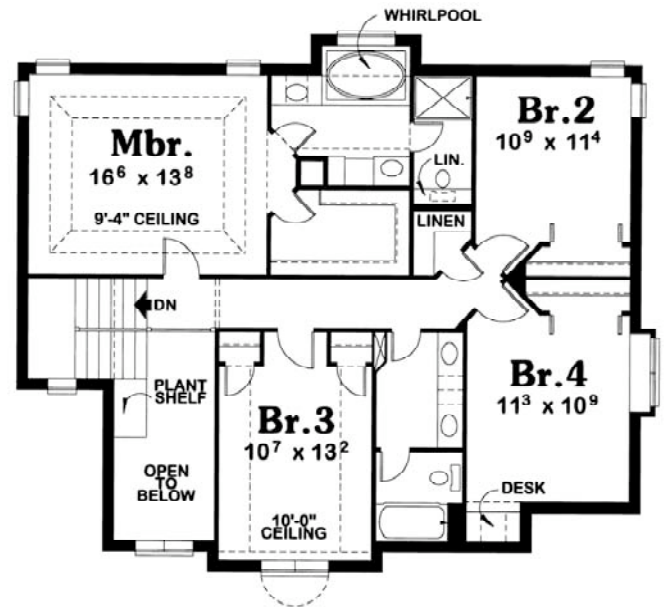

Crawford

First Floor: 1,247 sq. ft.

Second Floor: 1,216 sq. ft.

Living Area Est.: 2,500 sq. ft.

All elevation and floor plan drawings are artists' renderings and are not meant as precise depictions. All square footages are approximate and may change when final plans are generated. Reward Wall Systems reserves the right to change floor plans, specifications and prices without notice. DB-2408