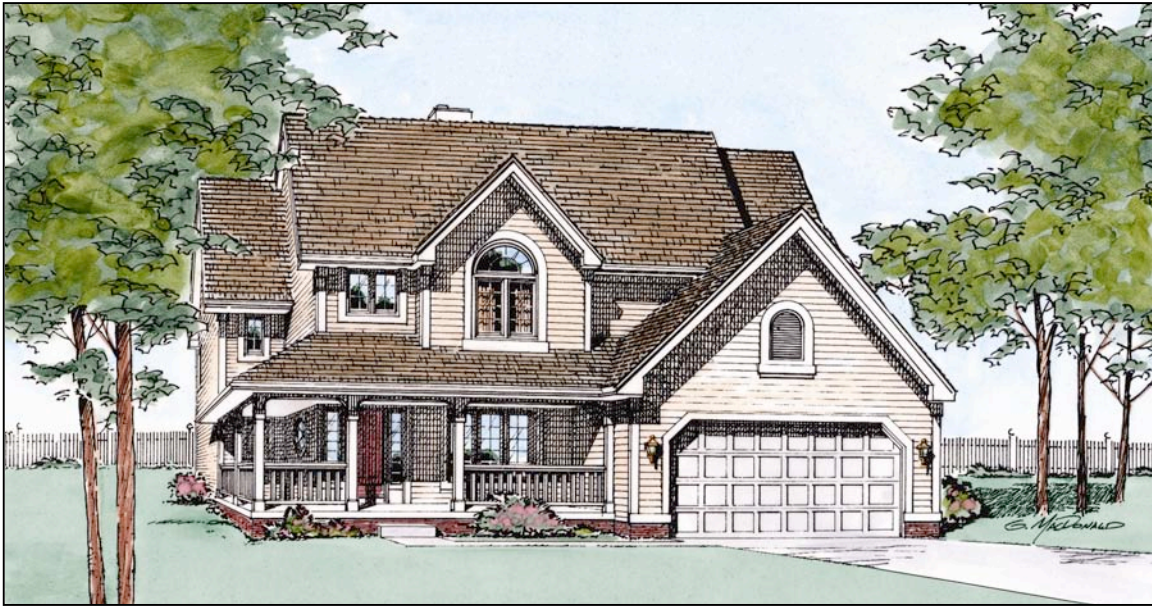

Crawford

First Floor: 1,247 sq. ft.

Second Floor: 1,216 sq. ft.

Living Area Est.: 2,500 sq. ft.

All elevation and floor plan drawings are artists' renderings and are not meant as precise depictions. All square footages are approximate and may change when final plans are generated. Reward Wall Systems reserves the right to change floor plans, specifications and prices without notice. DB-2408