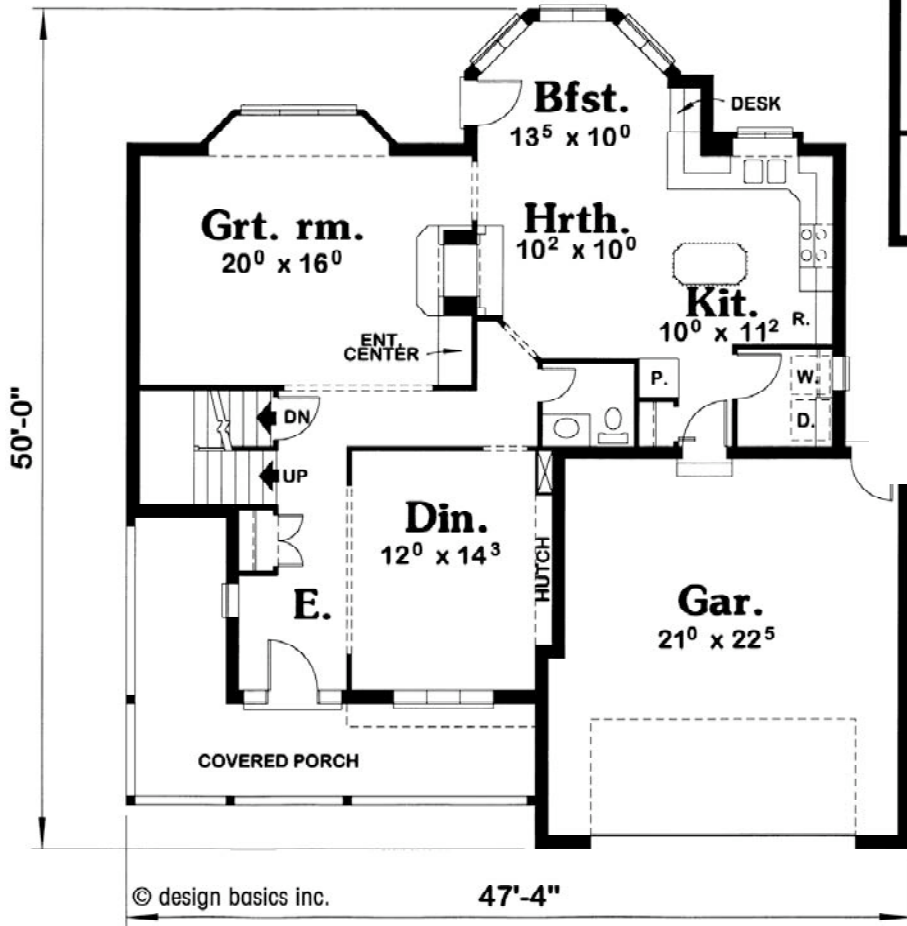

Crawford

First Floor: 1,247 sq. ft.

Second Floor: 1,216 sq. ft.

Living Area Est.: 2,500 sq. ft.

All elevation and floor plan drawings are artists' renderings and are not meant as precise depictions. All square footages are approximate and may change when final plans are generated. Reward Wall Systems reserves the right to change floor plans, specifications and prices without notice. DB-2408